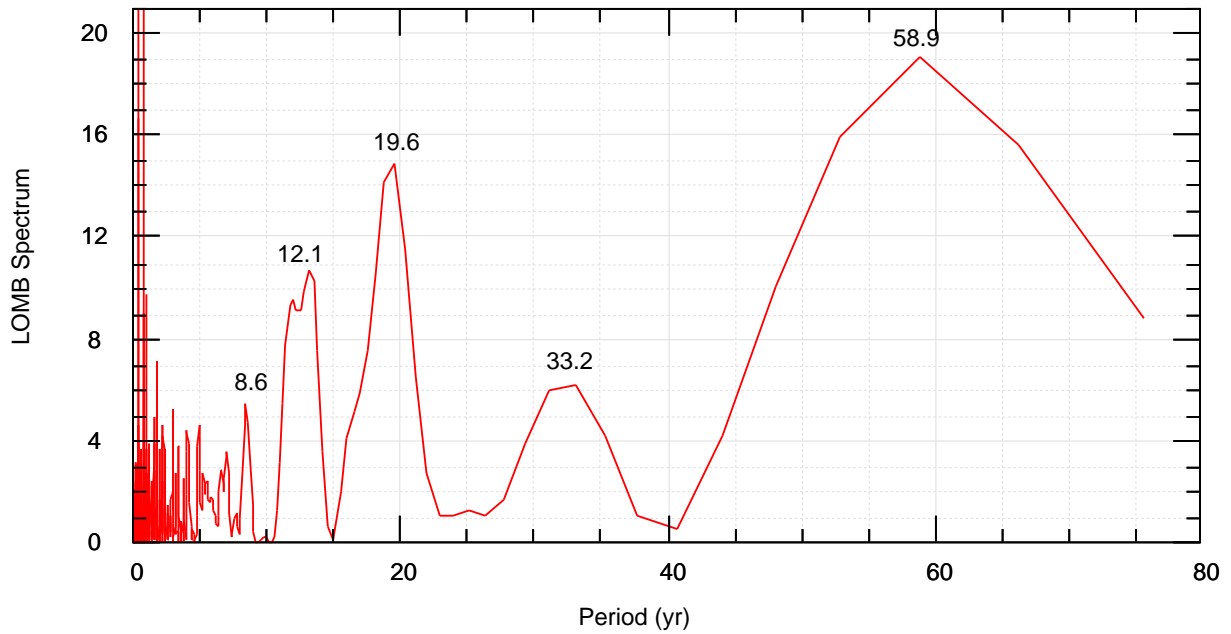

Sydney #196 Sea Level

Sydney #196 Sea Level