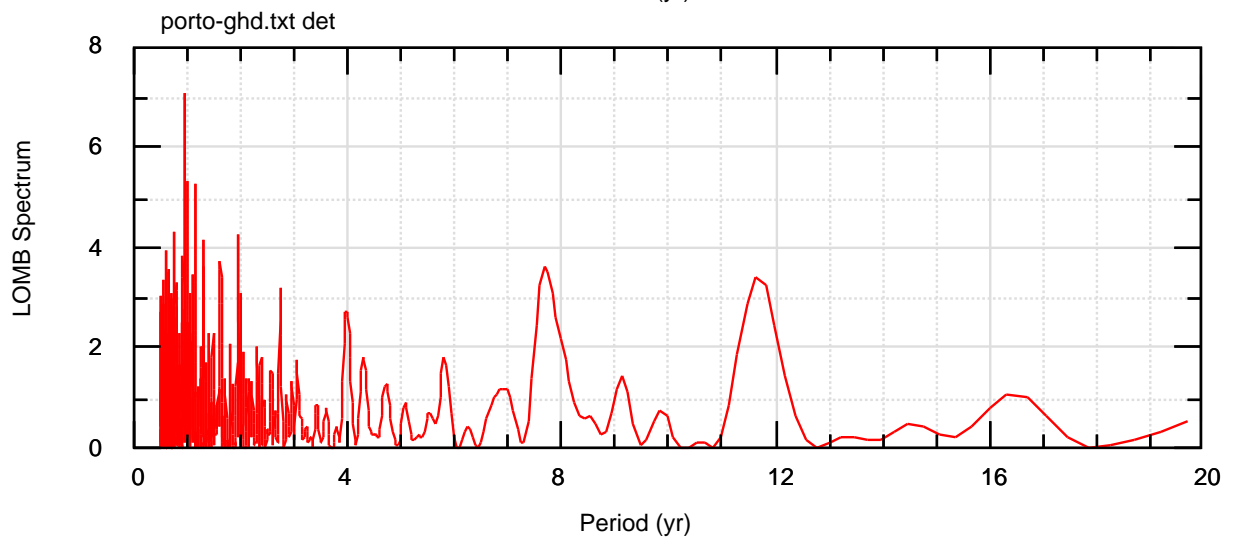

Temp at GHD

04/10/18 17:55:13 fz

grape/porto.bon