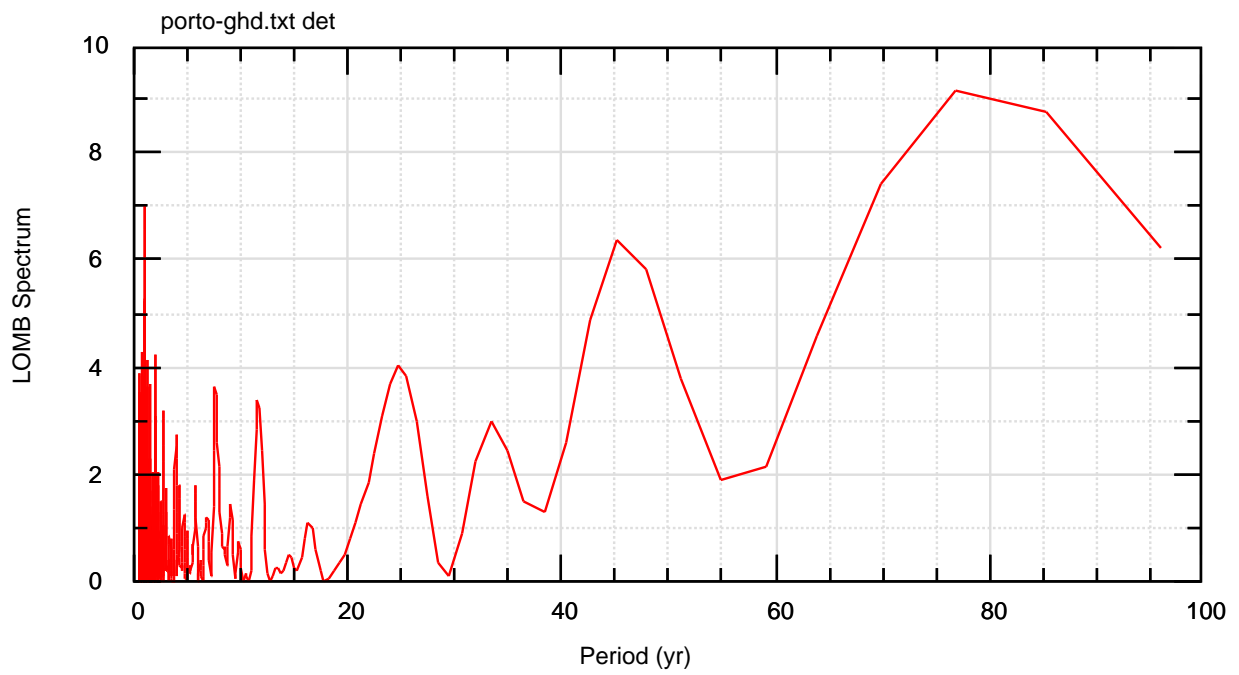

Temp at GHD

04/10/18 17:55:13 fz

grape/porto.bon