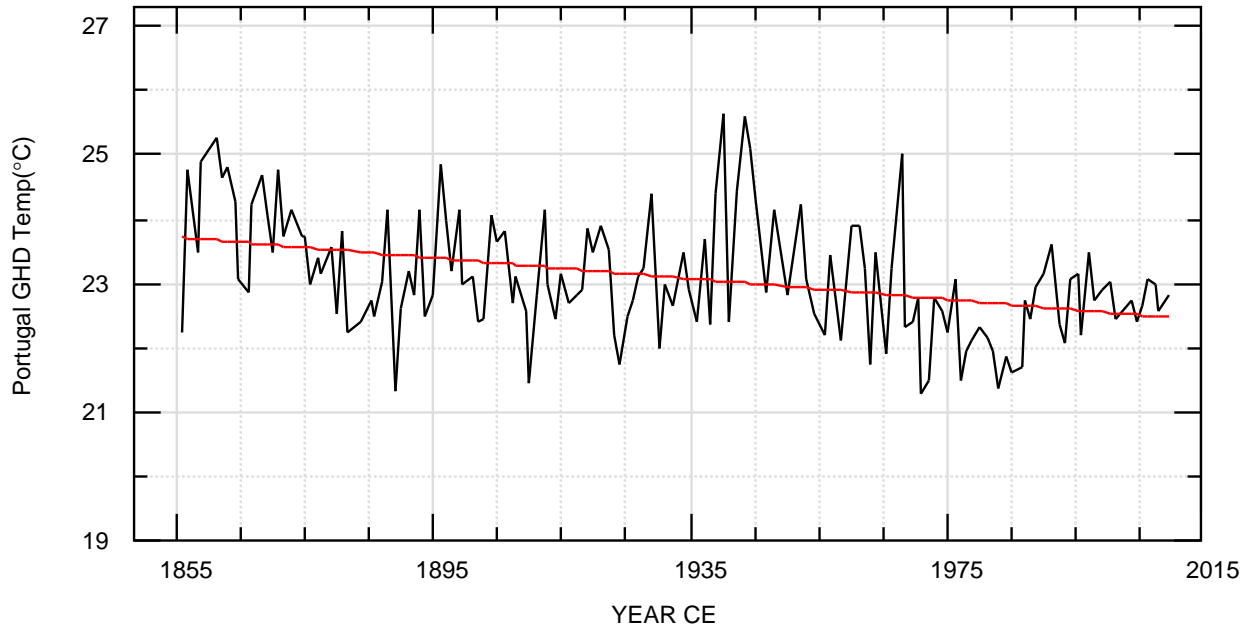

Temp at GHD

04/10/18 17:55:13 fz

grape/porto.bon