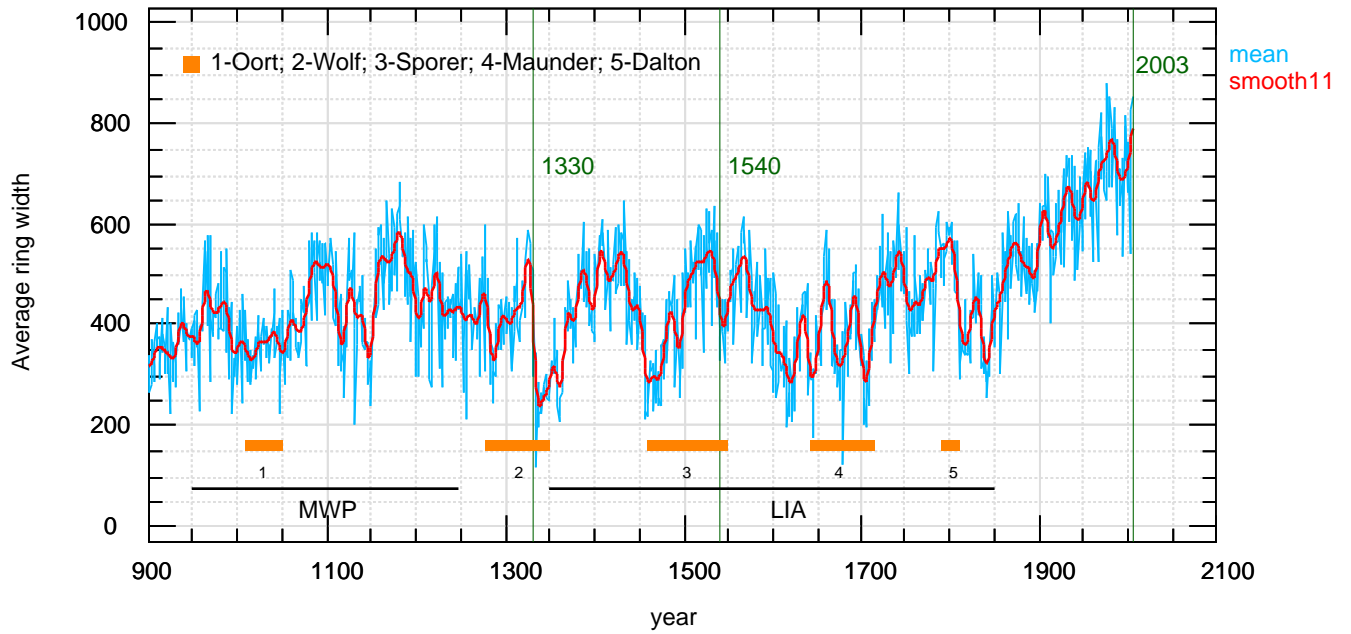

ca667mm.out

16/03/15 13:57:31 fz

noaa/1540/ca667-zoom.bon