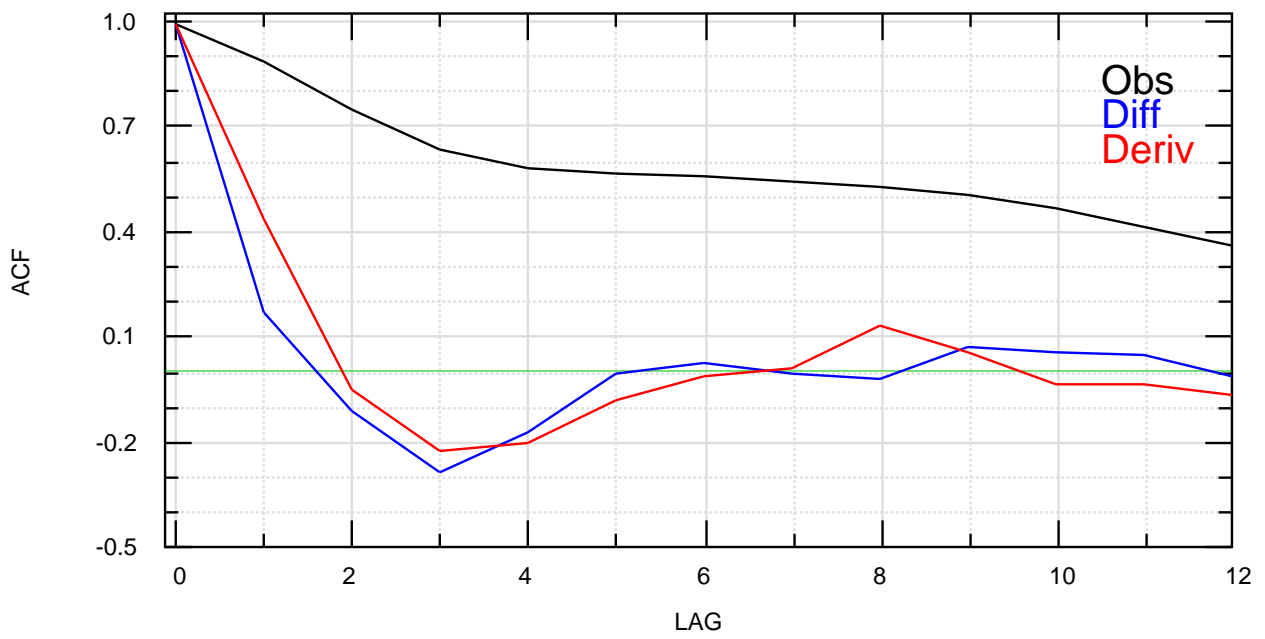

Victoria lake

03/02/18 05:36:18 fz

noaa/victoria/vic-acf.bon