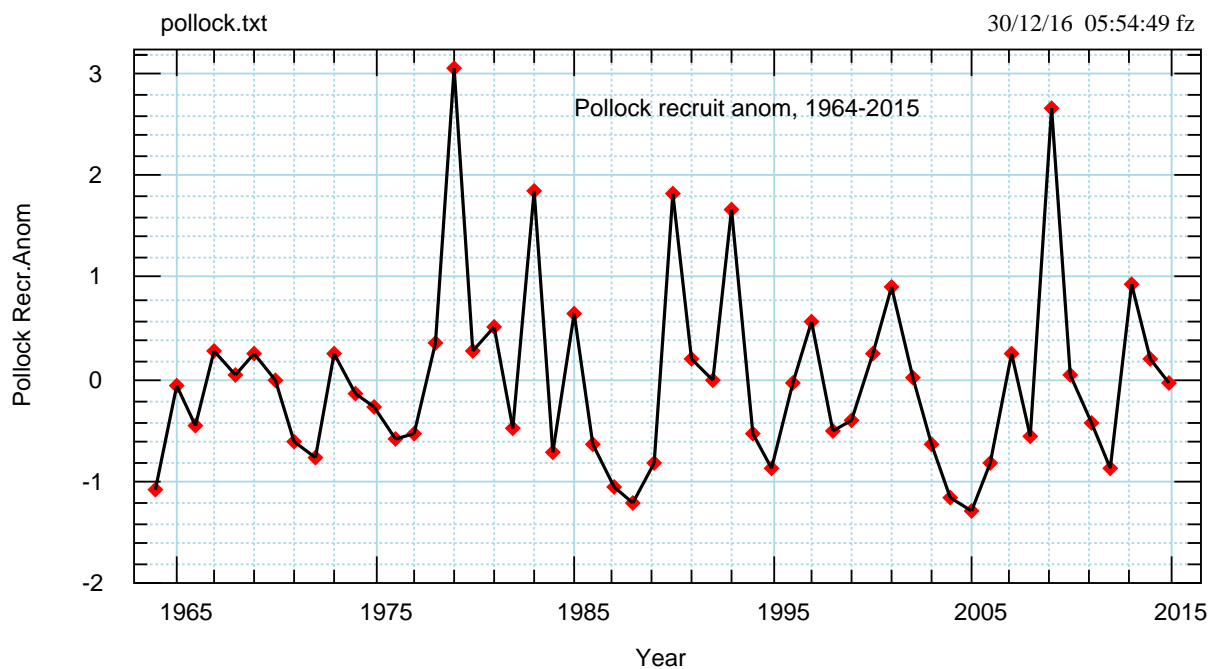

<http://www.beringclimate.noaa.gov/data/BCresult.ph>

spetri/bering/fish/2016/pollock.bon