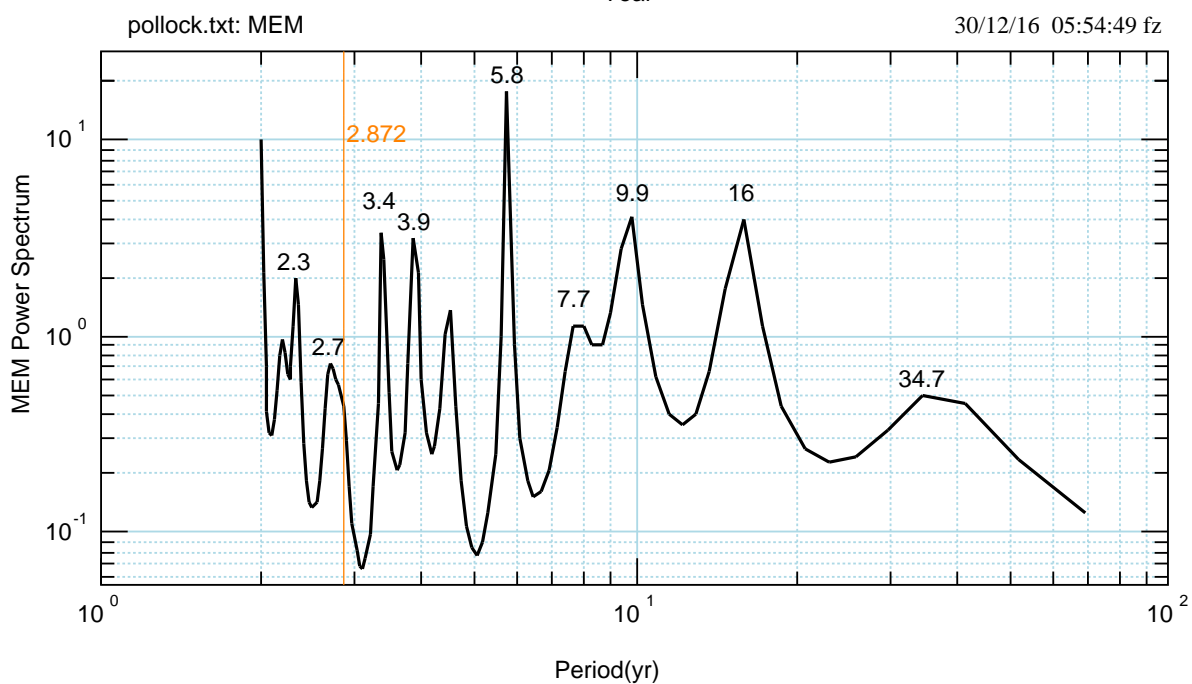

<http://www.beringclimate.noaa.gov/data/BCresult.ph>

spetri/bering/fish/2016/pollock.bon