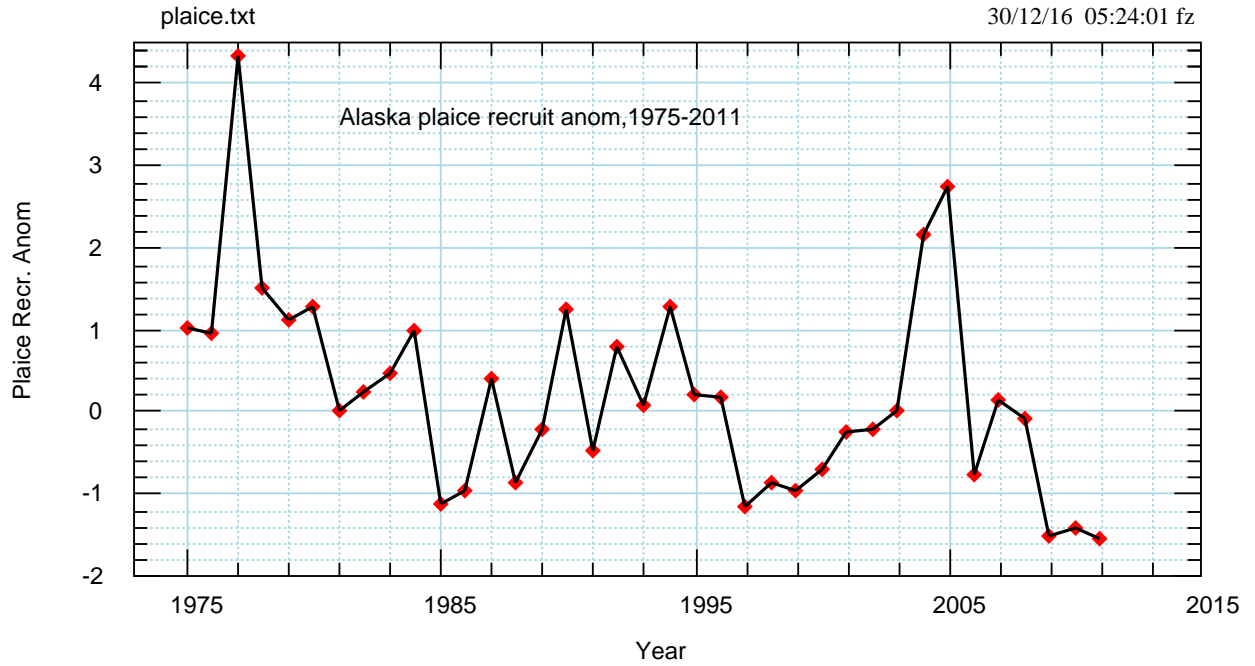

<http://www.beringclimate.noaa.gov/data/BCresult.ph>

spetri/bering/fish/2016/plaiice.bon