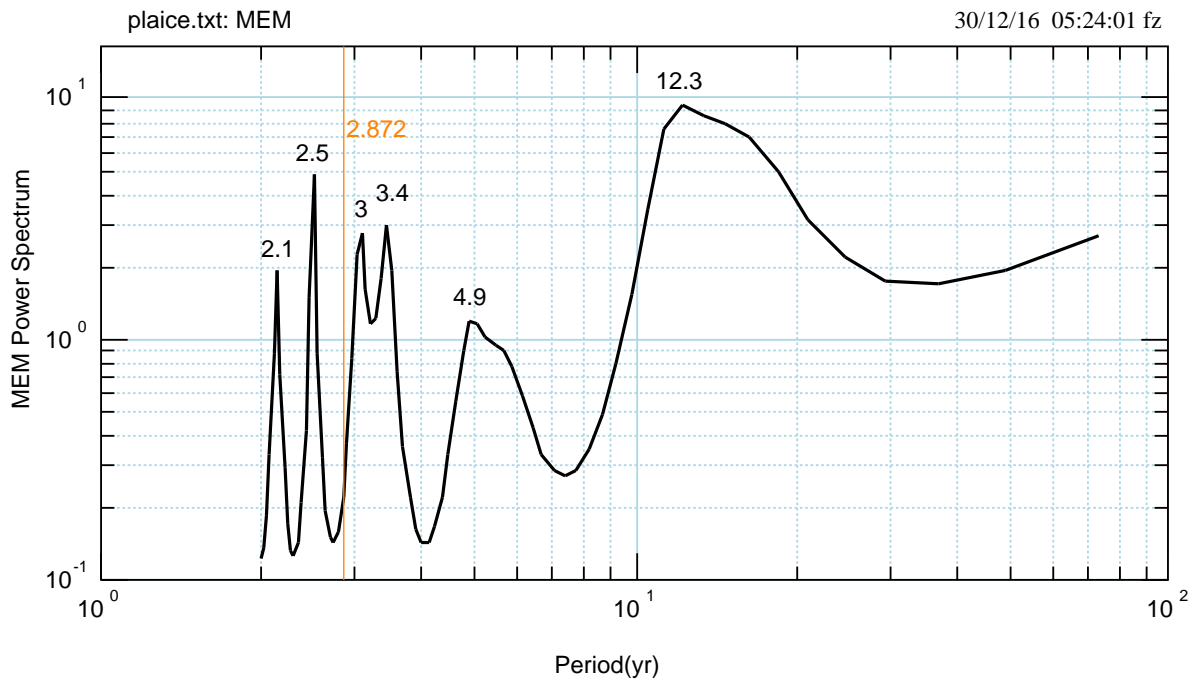

<http://www.beringclimate.noaa.gov/data/BCresult.ph>

spetri/bering/fish/2016/plaiice.bon