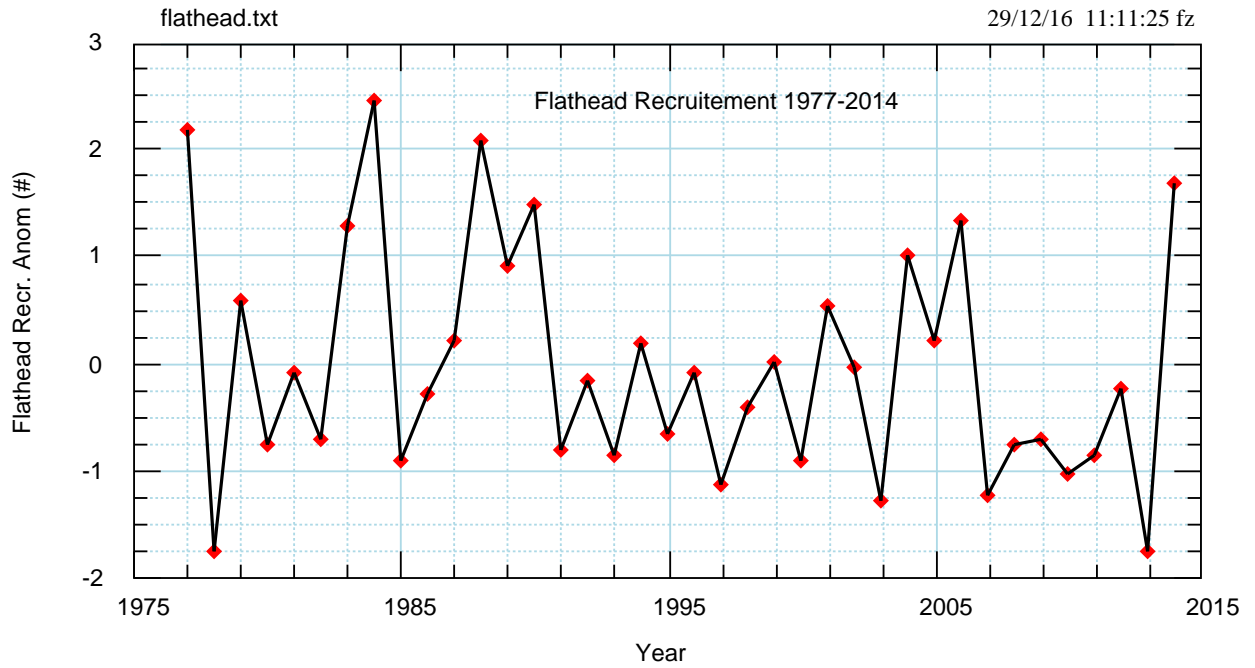

<http://www.beringclimate.noaa.gov/data/BCresult.ph>

spetri/bering/fish/2016/flathead.bon