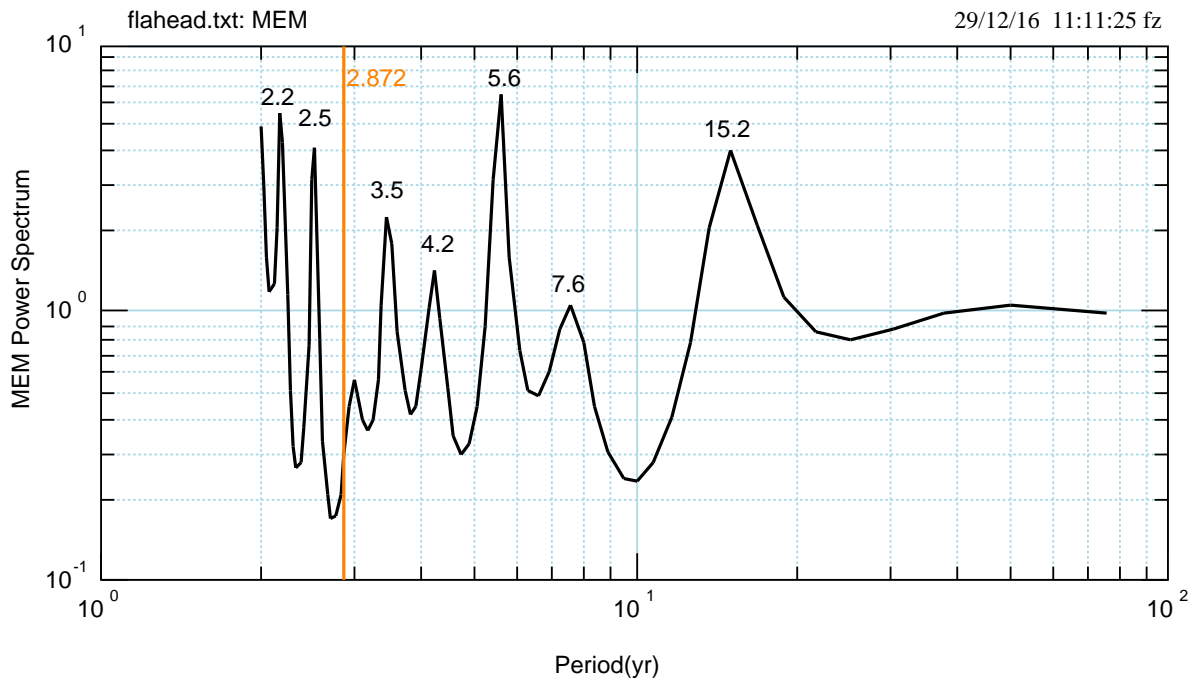

<http://www.beringclimate.noaa.gov/data/BCresult.ph>

spetri/bering/fish/2016/flathead.bon