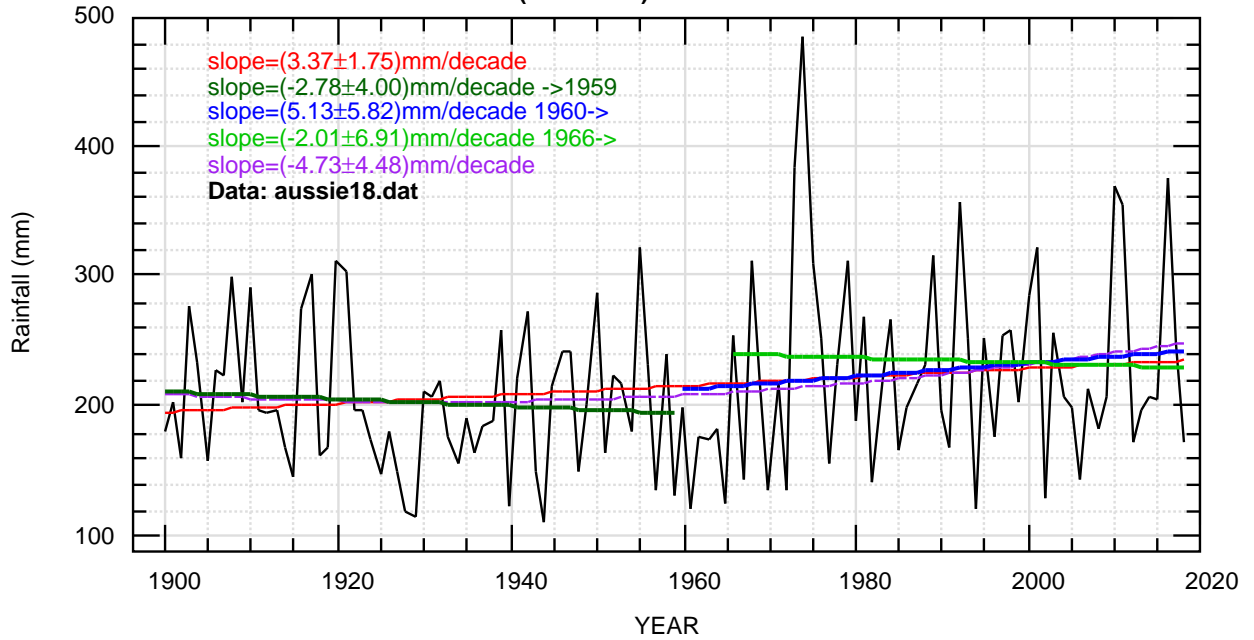

Annual rainfall-South Australia (1900-2018)

Annual rainfall-South Australia (1900-2018)

Annual rainfall-South Australia (1900-2018)

14/11/19 05:42:26 fz