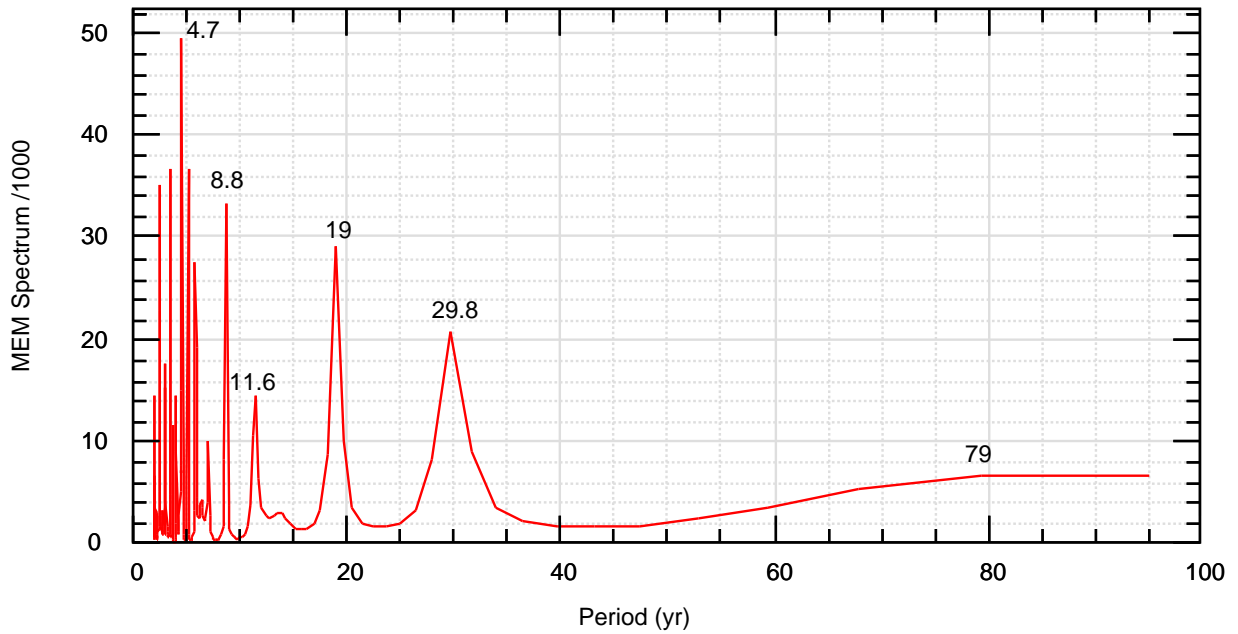

Annual rainfall-South Australia (1900-2018)

Annual rainfall-South Australia (1900-2018)

Annual rainfall-South Australia (1900-2018)

14/11/19 05:42:26 fz