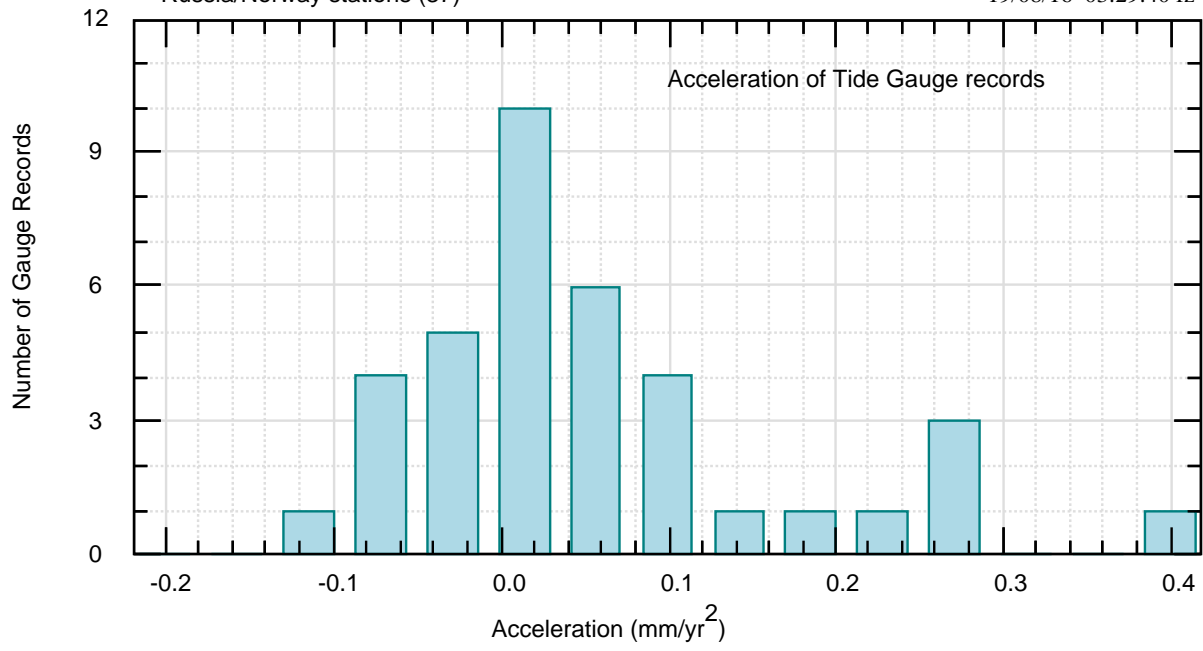

Russia/Norway stations (37)

19/08/16 03:29:40 fz

noaa/ocean/russia/accel.bon