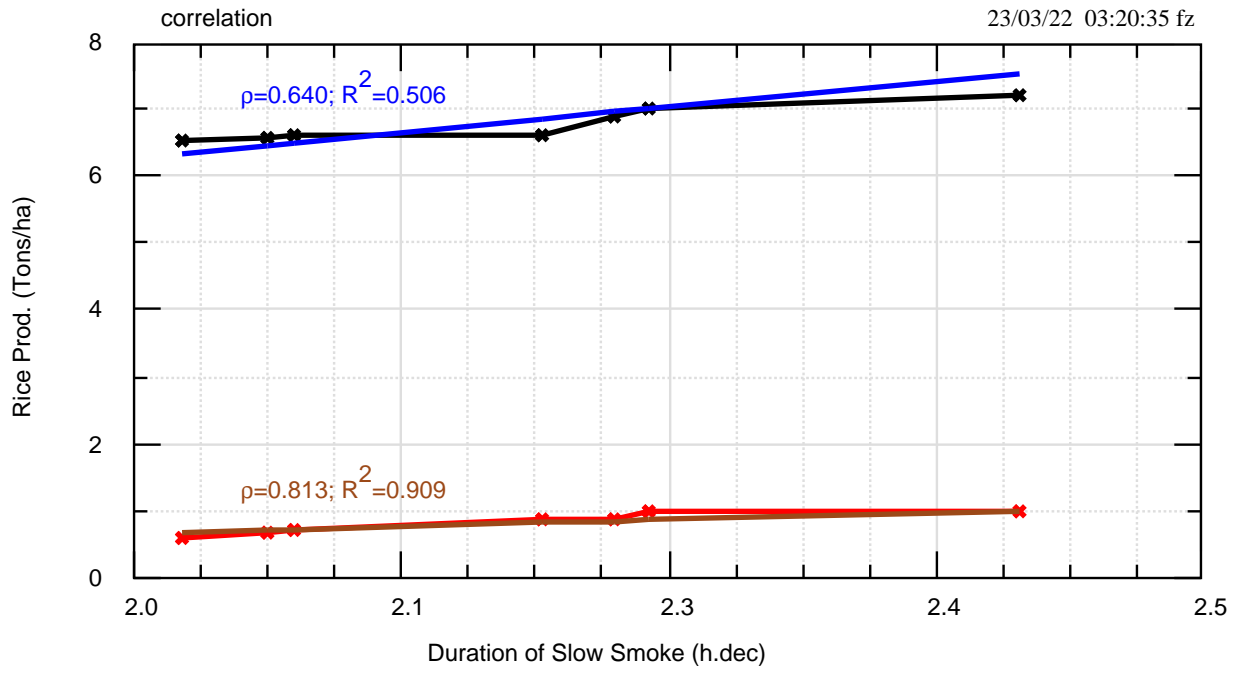

Rice render vs. Slow Smoke WorldChampionship 2019

correl/riso-fumo19.bon

[pipa-2019.txt](#), [risone.dat](#)