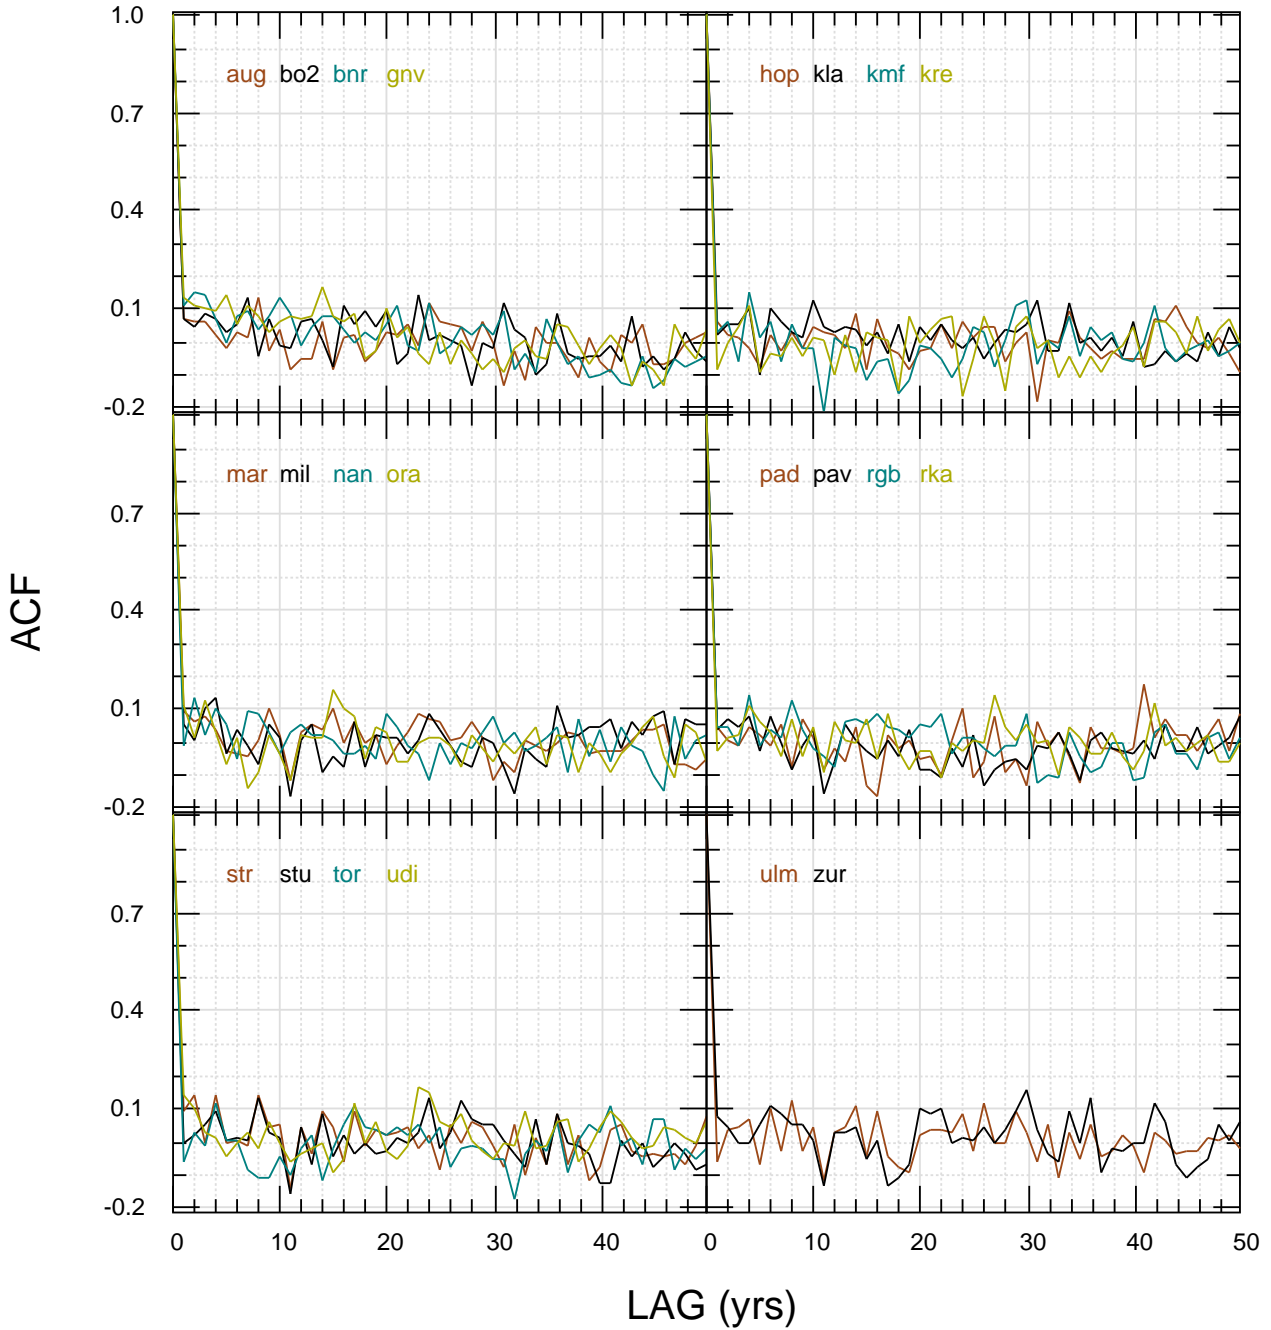

Auto Correlation Function (ACF)

Precip. Anomalies, base 1961-1990

17/02/16 06:21:59 fz

bohm/r/anom-acf.bon