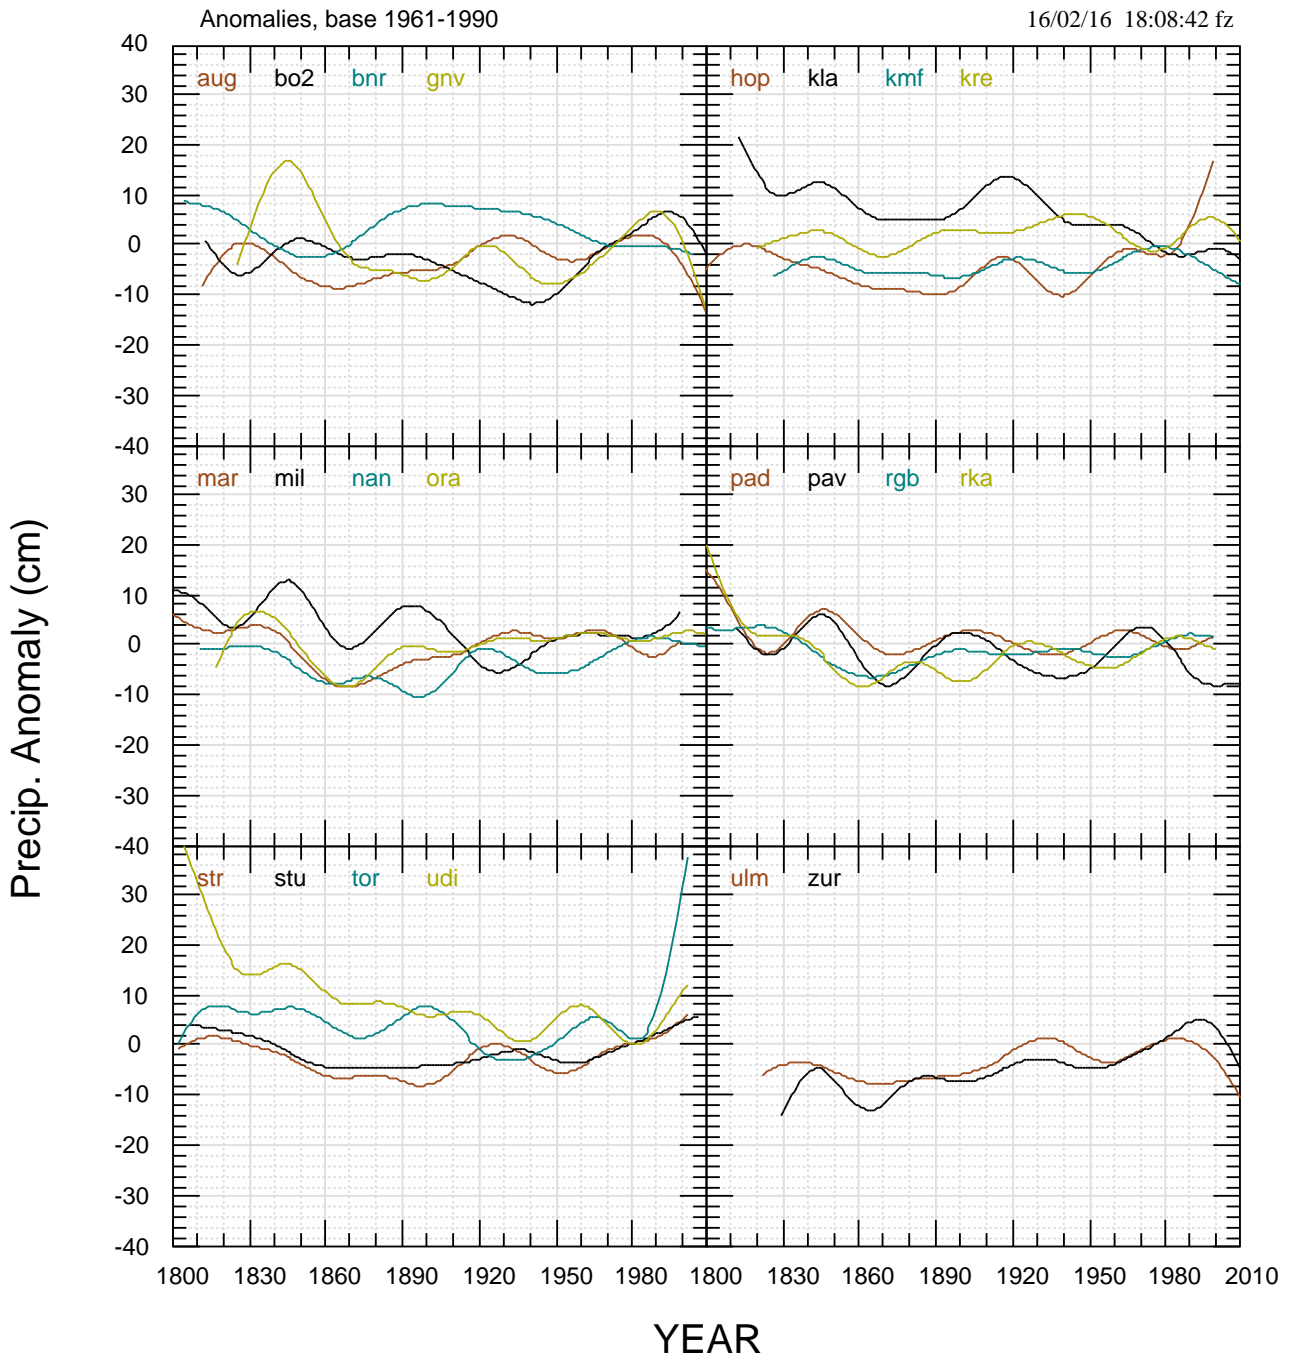

30-yr low-pass filter

bohm/r/anom.bon