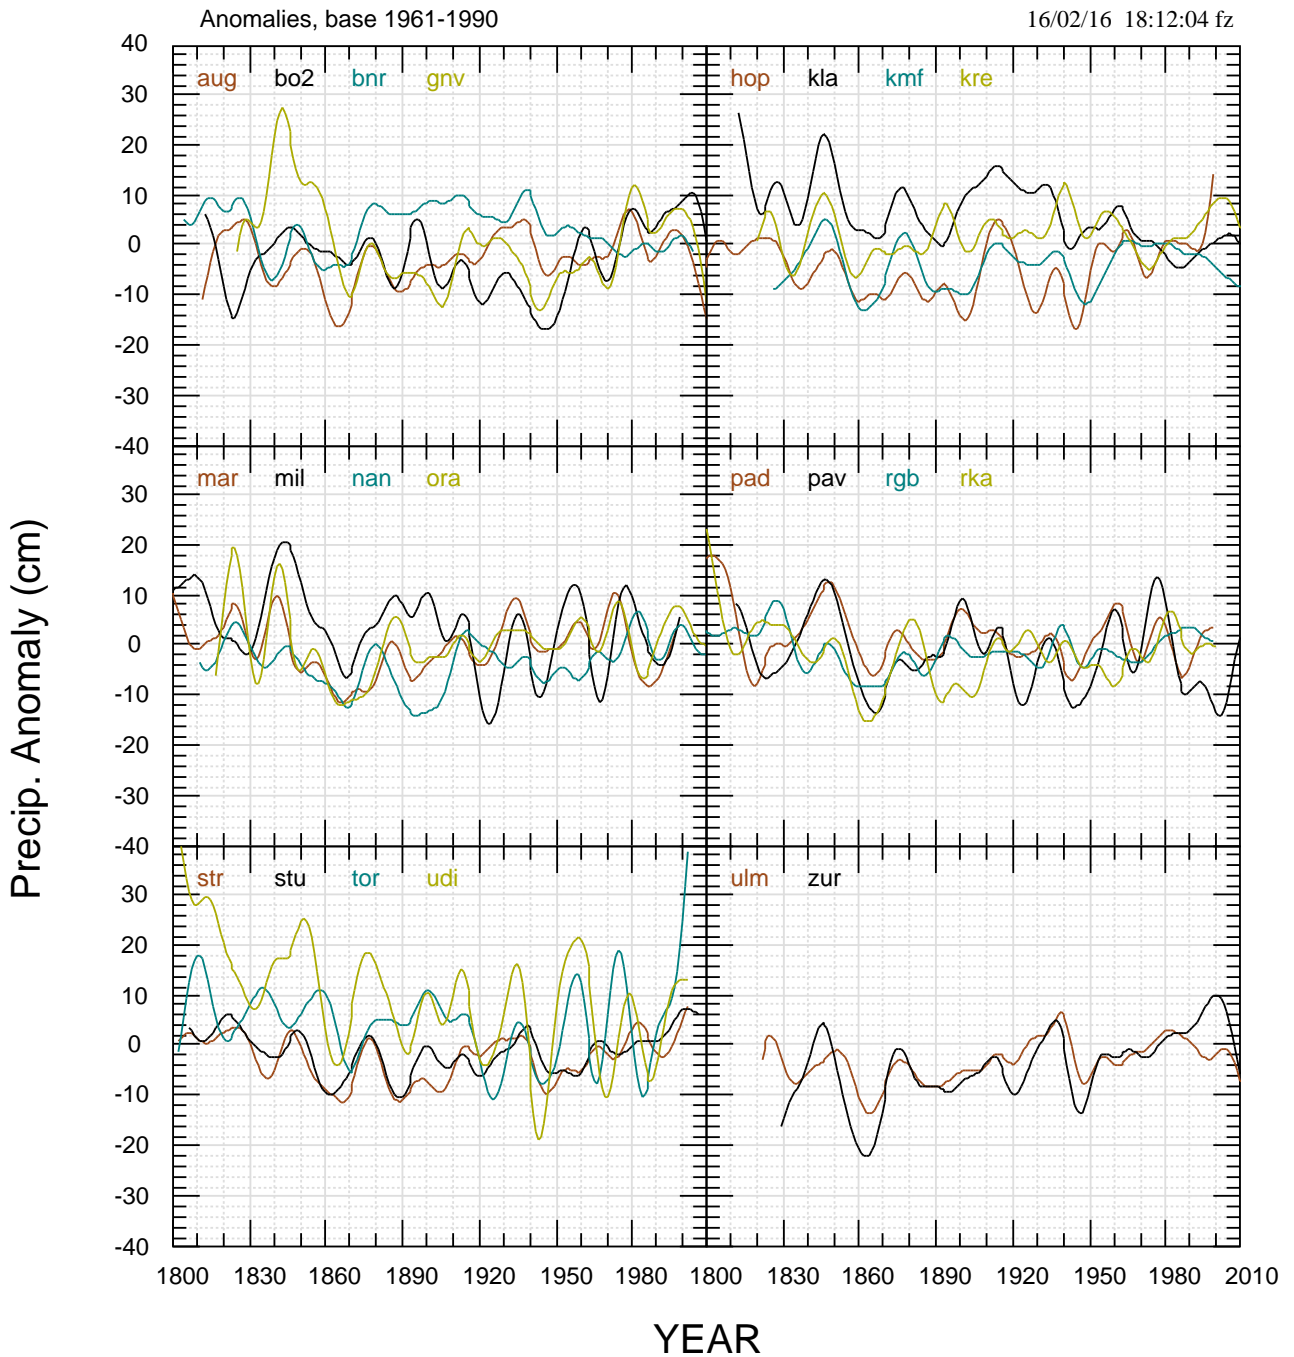

11-yr low-pass filter

bohm/r/anom.bon