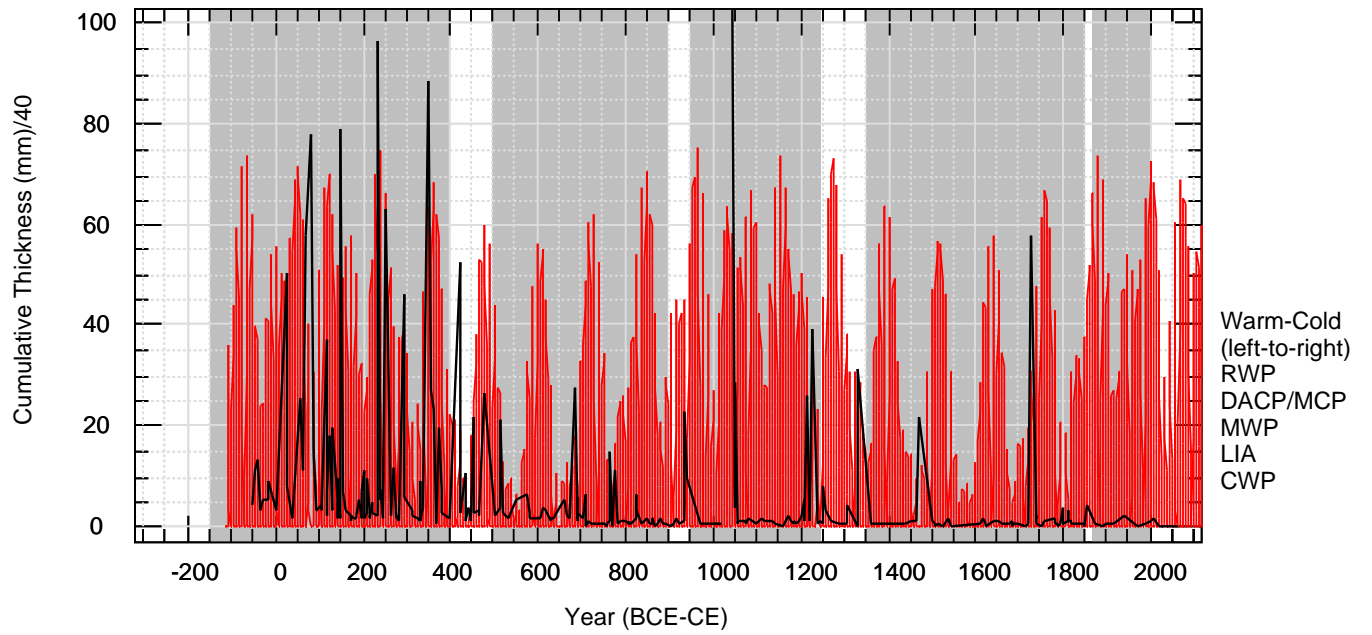

Lake Ledro Annual Thickness

F123*40

07/06/15 03:28:04 fz

noaa/ledro/thick-annual.bon