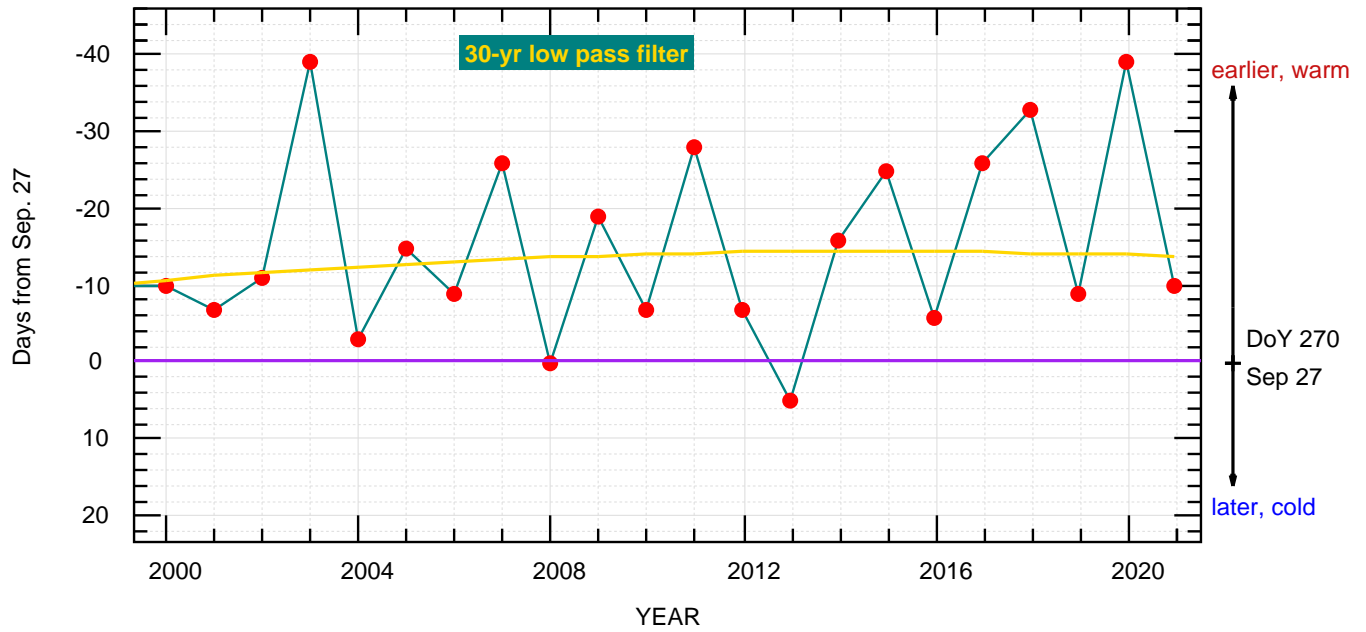

Grape Harvest Date (GHD) at Beaune (France),2000-2021

14/08/22 04:34:40 fz

~/noaa/europa/grape/grape18f.bon

grape18-beaune.txt