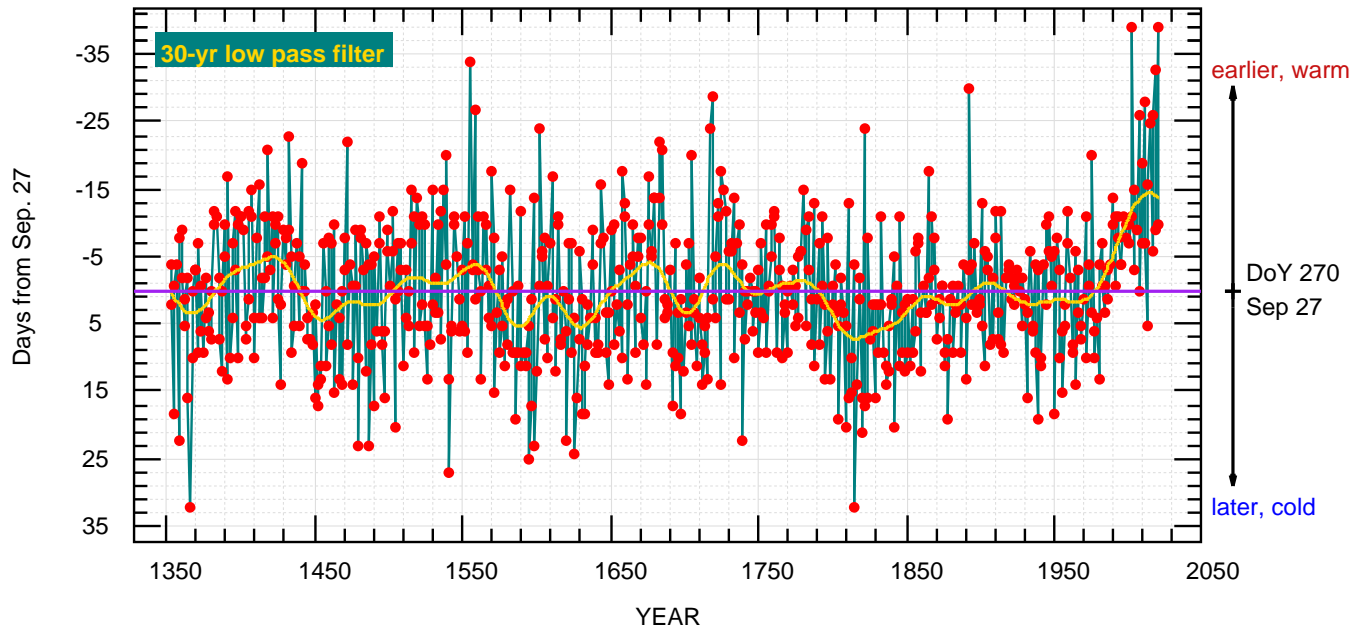

Grape Harvest Date (GHD) at Beaune (France), 1354-2021

14/08/22 03:18:38 fz

~/noaa/europa/grape/grape18d.bon

grape18-beaune.txt