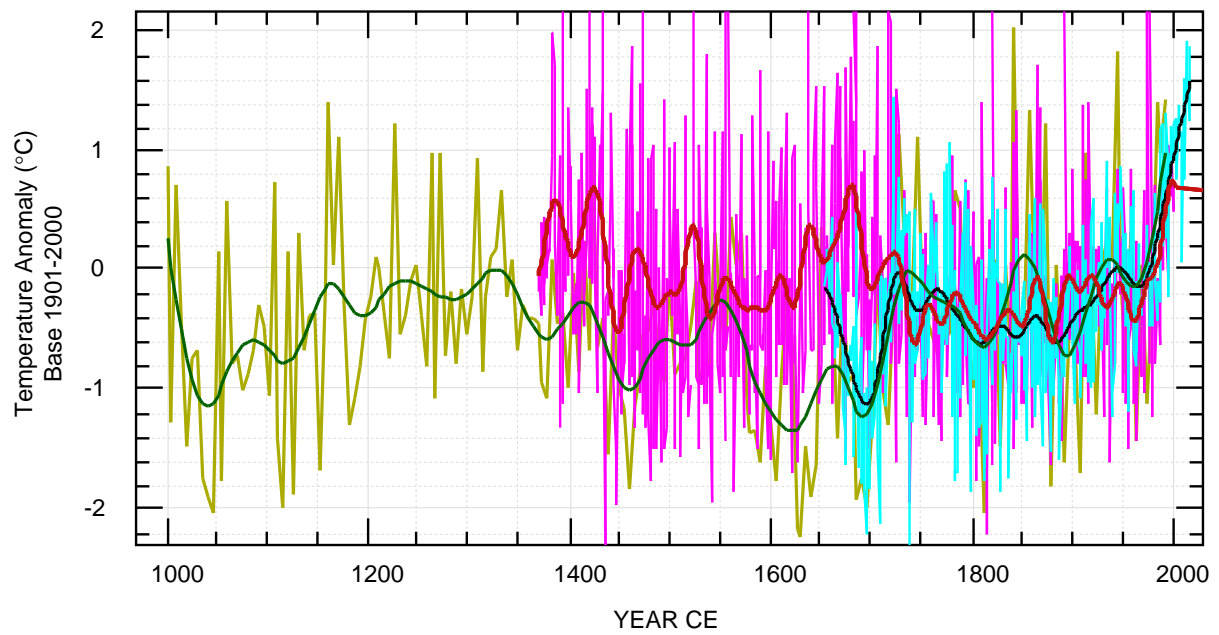

Corona et al., 2010

JJA GHD ETA

06/04/22 03:37:39 fz

~/noaa/corona/jjage.bon

[jja.txt](#), [eta18.txt](#), [burgundy2004.txt](#)

10-points (50 yr) low pass filter

20-yr low pass filter (GHD)

30-yr low-pass filter (ETA)