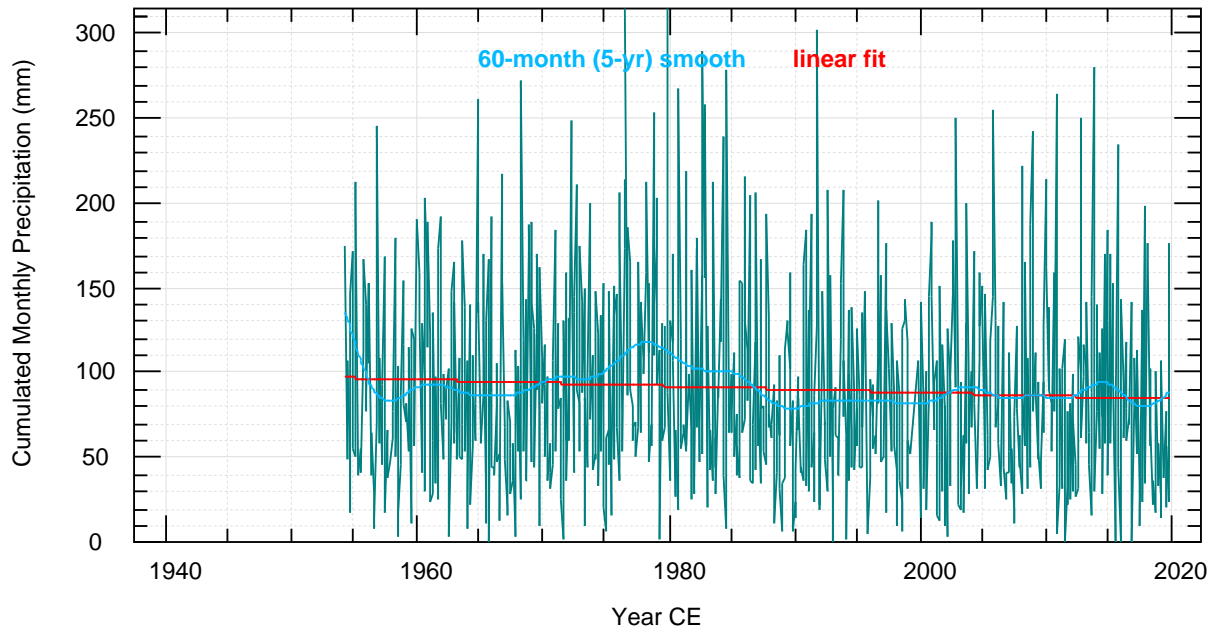

frontone

SCIA (Ispra) Dataset

25/02/21 15:46:07 fz

~/noaa/marche/precip.bon

frontone.txt