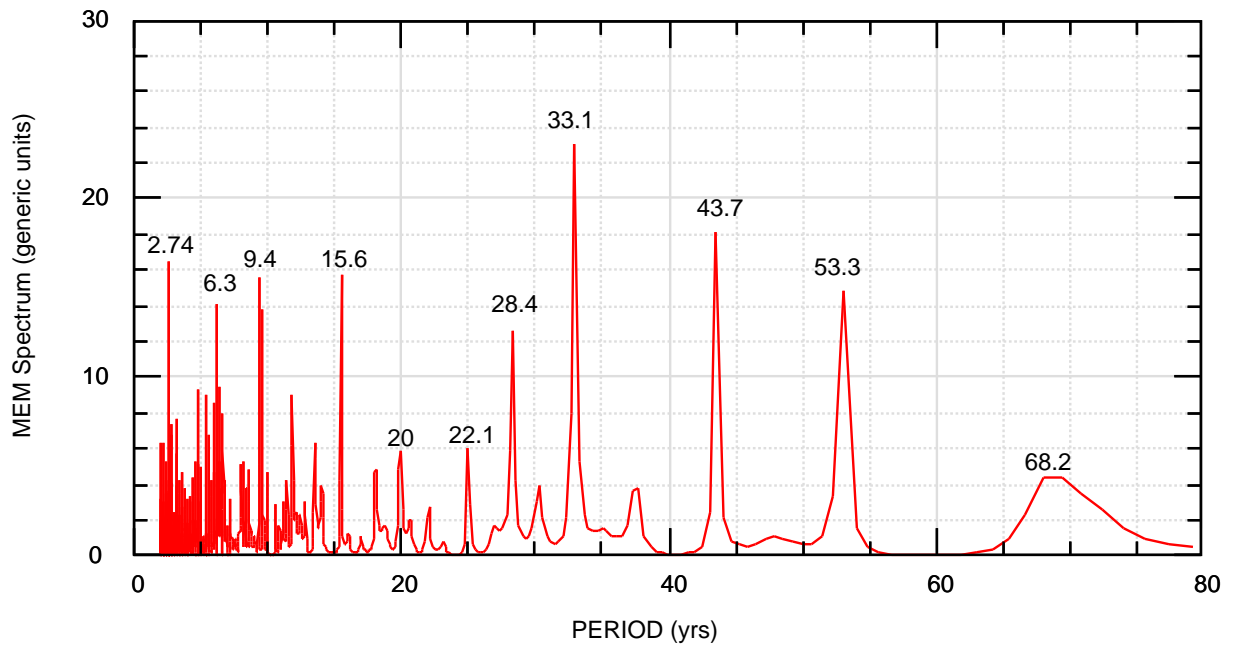

<https://www.ncdc.noaa.gov/teleconnections/ao/>

~/noaa/arctic/siv/ao.bon

ao-20.txt, ao-mem.out