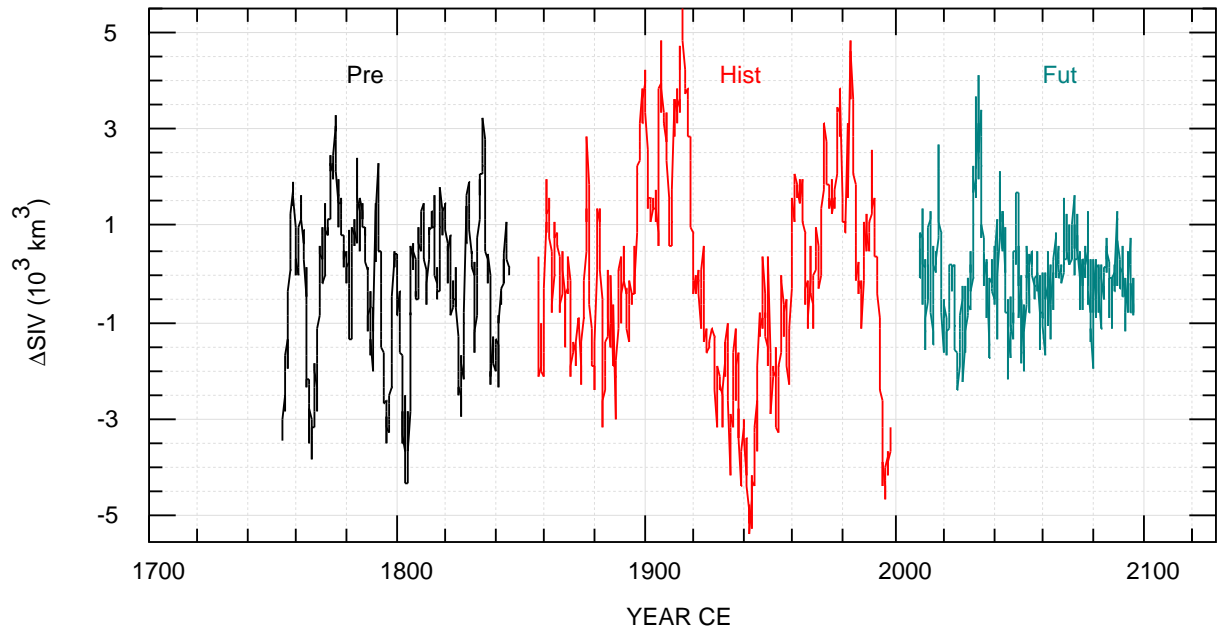

SIV all datasets

02/02/21 03:19:08 fz

~/noaa/arctic/siv/all-siv.bon

pre.txt, hist.txt, fut.txt