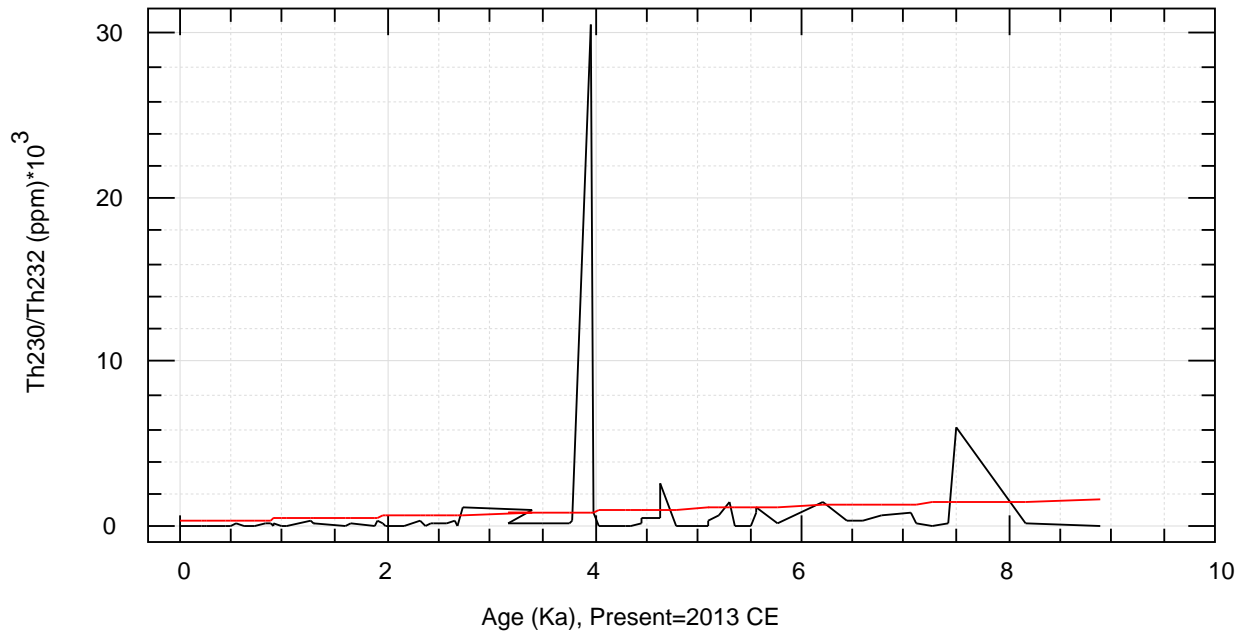

Alvados Cave (Portugal)

Th230/Th232 (THTH)

23/07/20 02:37:54 fz

Alvados Cave