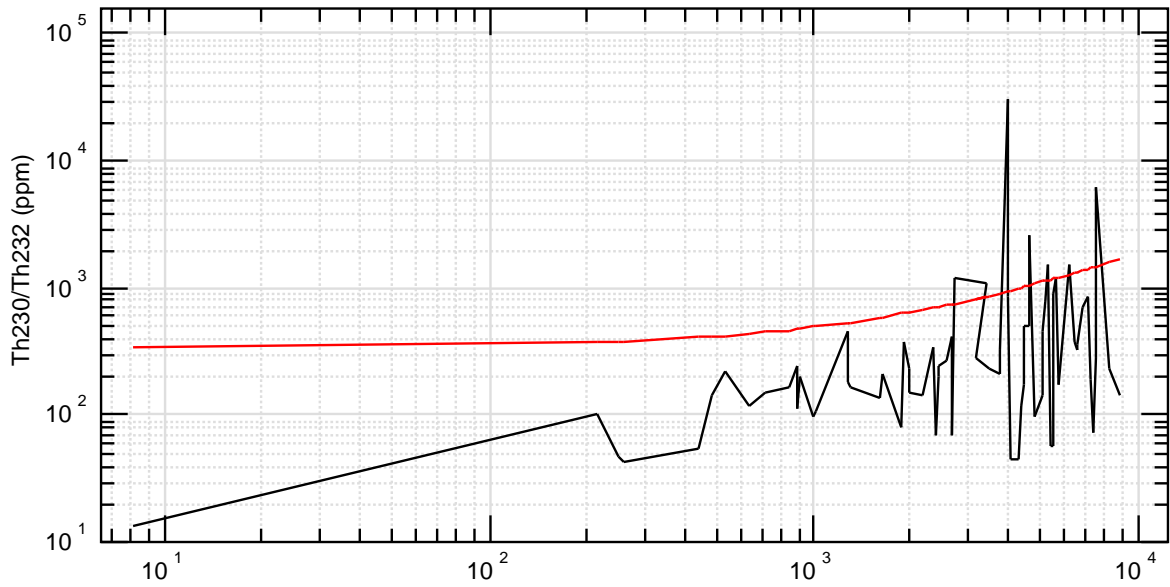

Alvados Cave (Portugal)

Th230/Th232 (THTH)

12/07/20 05:28:15 fz

Alvados Cave

Year BP (Present=2013 CE)