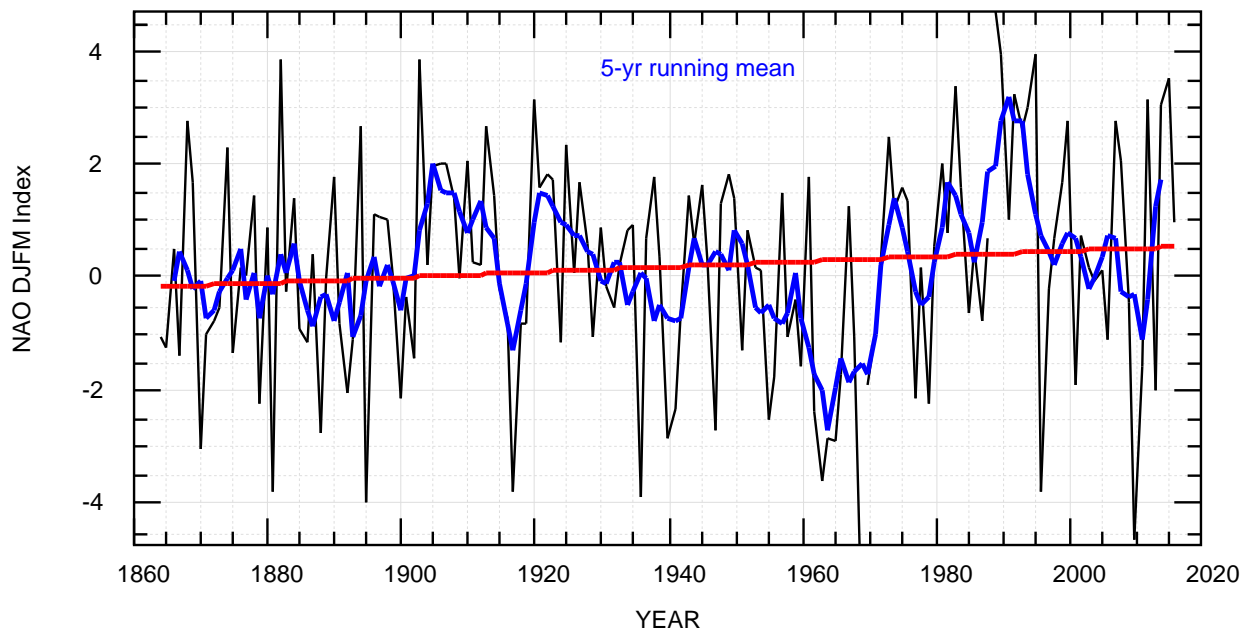

Hurrell Station-based

07/04/20 17:25:57 fz

nao\_station\_djfm.txt

noaa/diodato/nao.bon

nao\_station\_djfm.txt, nao-lomb.out