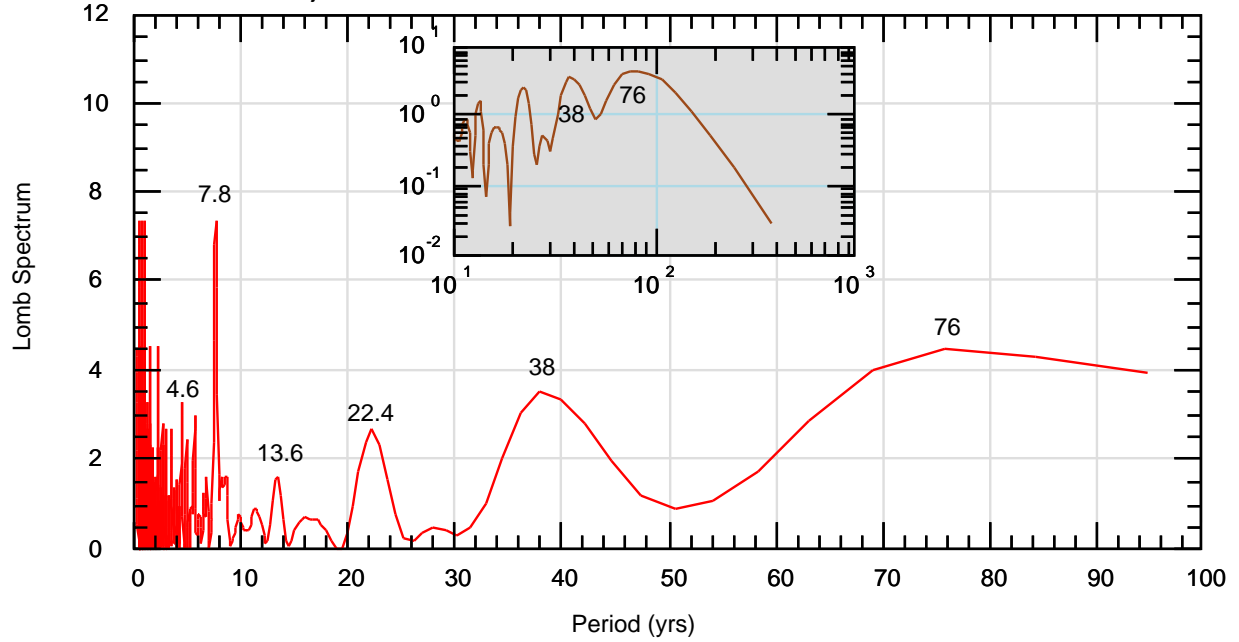

Hurrell Station-based

07/04/20 17:25:57 fz

nao\_station\_djfm.txt

noaa/diodato/nao.bon

nao\_station\_djfm.txt, nao-lomb.out