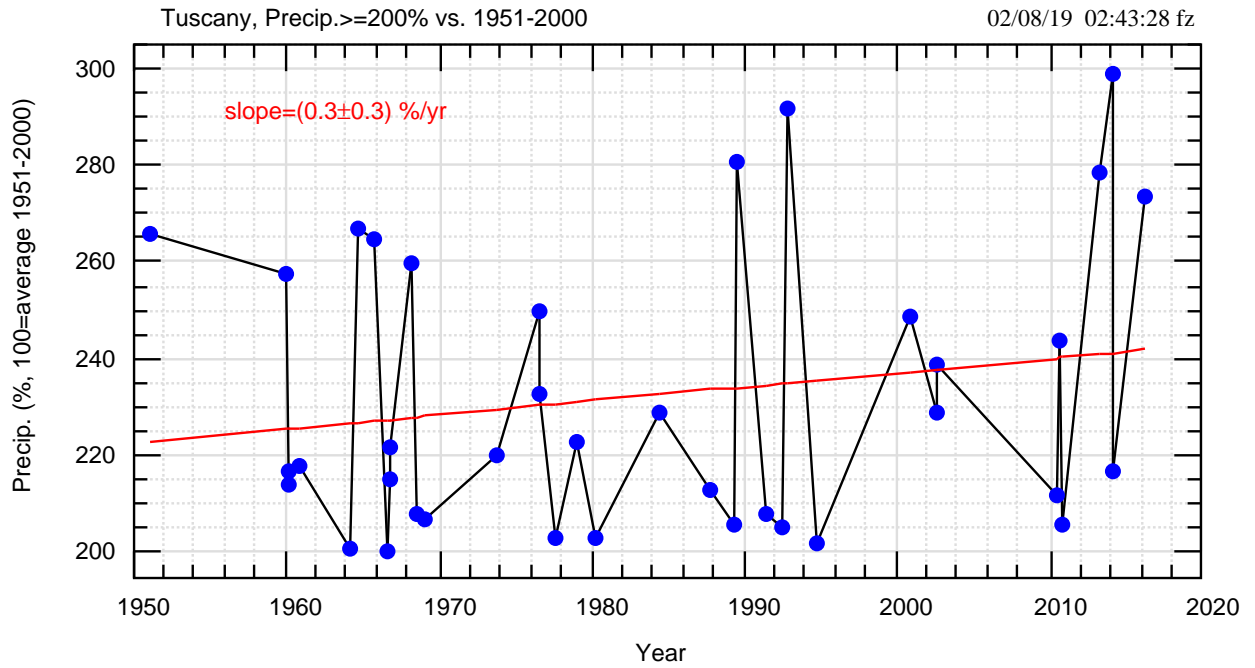

<https://sergiopinna-clima.jimdo.com/serie-storiche/serie-pluviometriche-toscana/>

noaa/spettri/video/cei/toscana200.bon