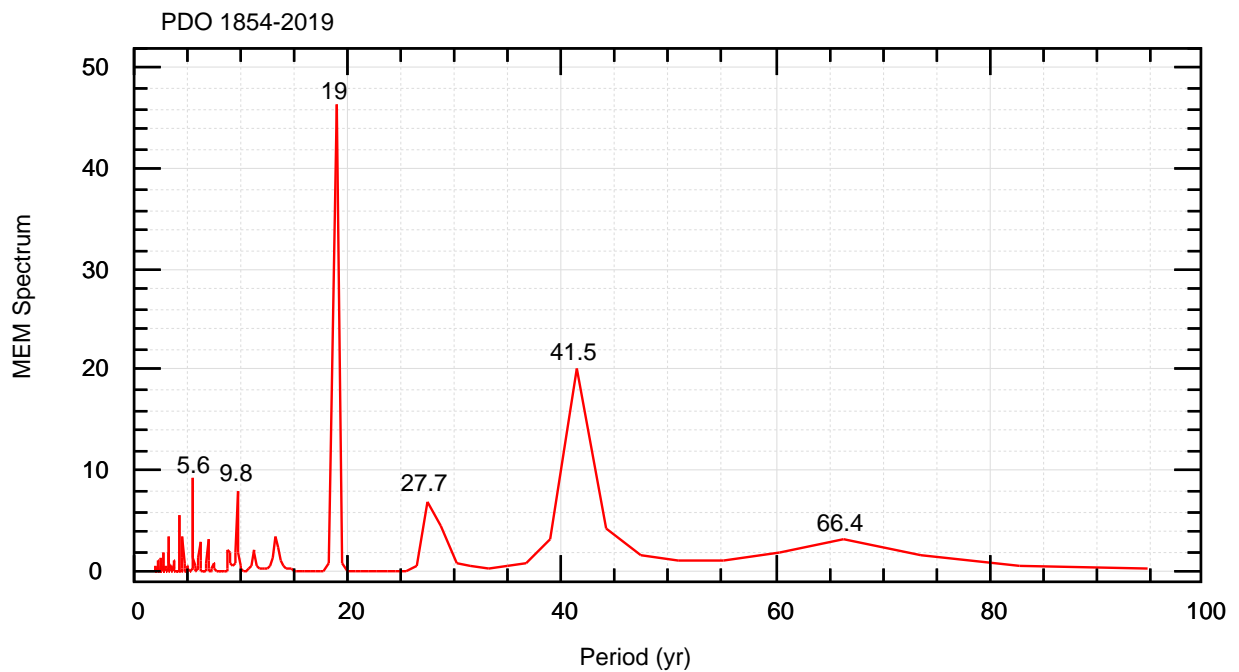

<https://www.ncdc.noaa.gov/teleconnections/pdo/data.csv>, turned to annual means

~/noaa/spettri/bering/pdo-20yr.bon

[pdo-20yr.txt](#), [pdo-20yr-mem.txt](#)