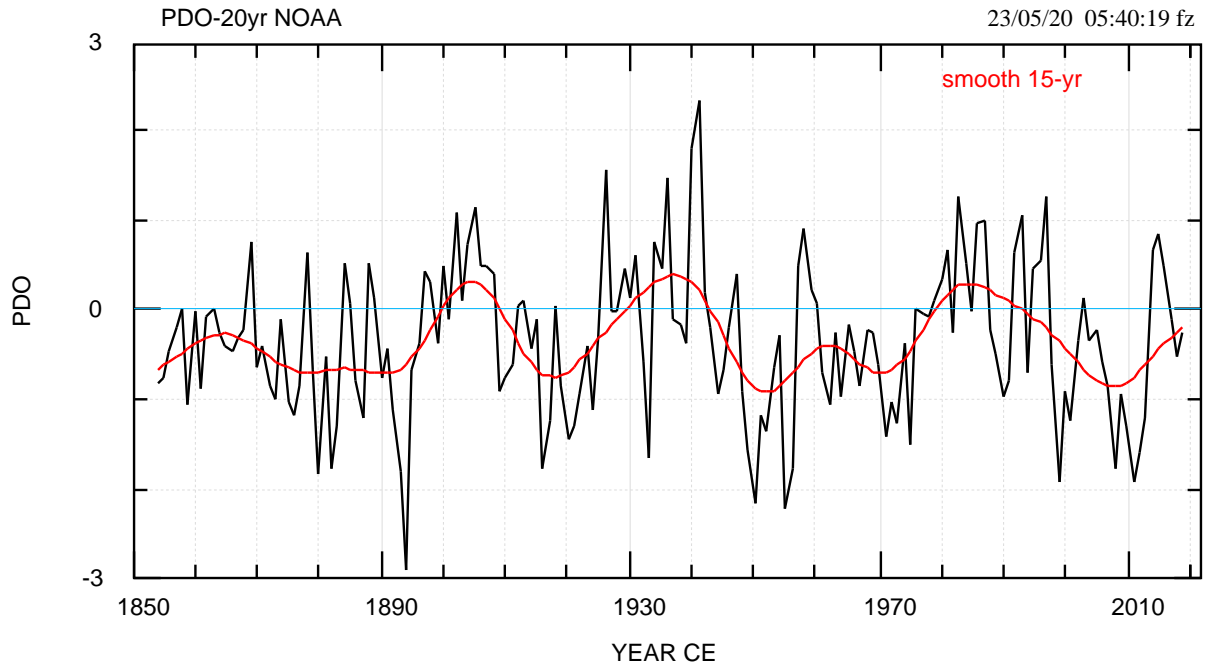

<https://www.ncdc.noaa.gov/teleconnections/pdo/data.csv>, turned to annual means

~/noaa/spettri/bering/pdo-20yr.bon

[pdo-20yr.txt](#), [pdo-20yr-mem.txt](#)