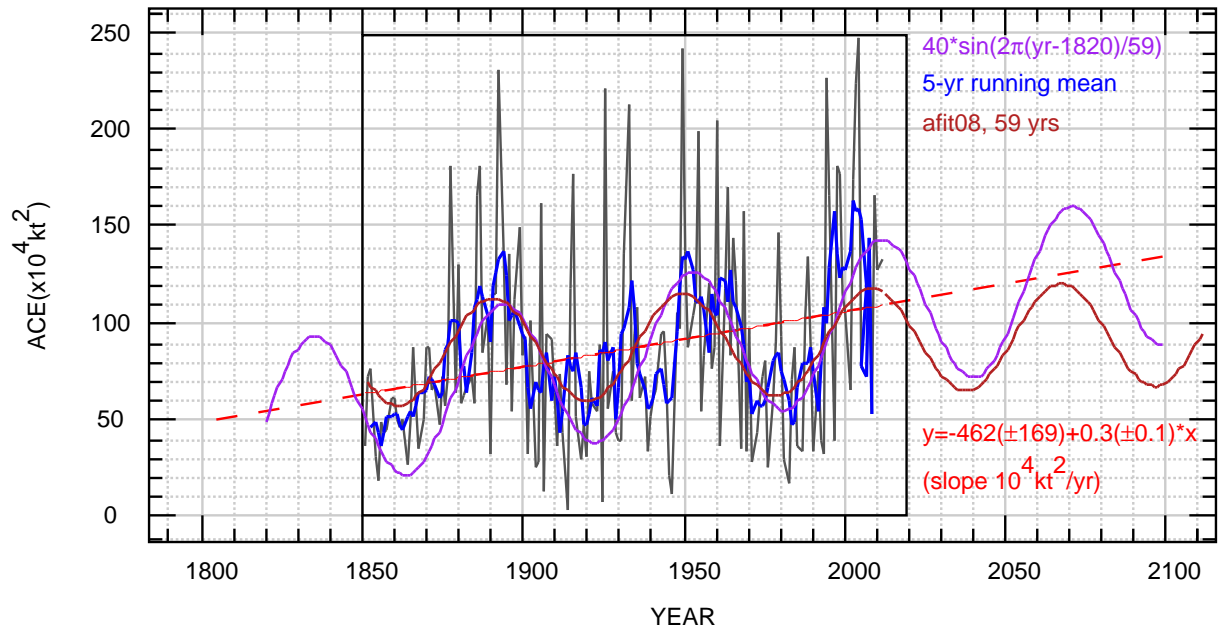

ace-long-new.dat

yearly averages

06/12/13 15:06:55 fz

modelli/ace/year-large.bon