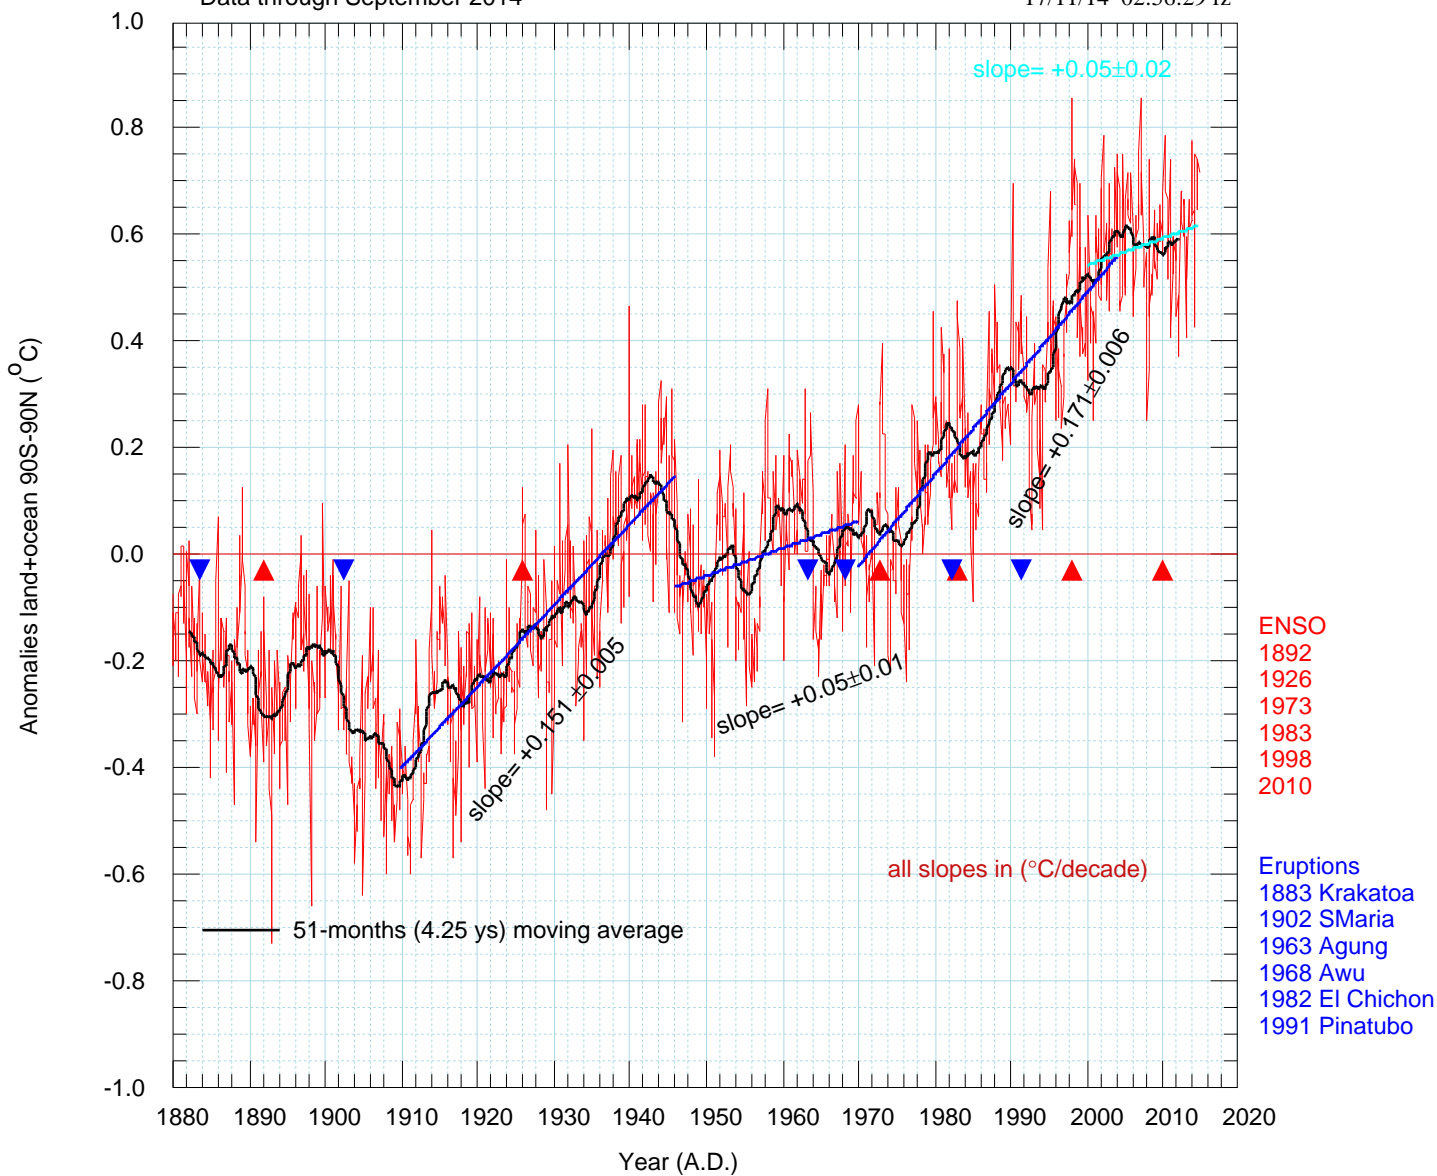

<http://www.ncdc.noaa.gov/cag/time-series/global> (Previous 12 Months)

Data through September 2014

17/11/14 02:56:29 fz

dm/anom-glance.bon