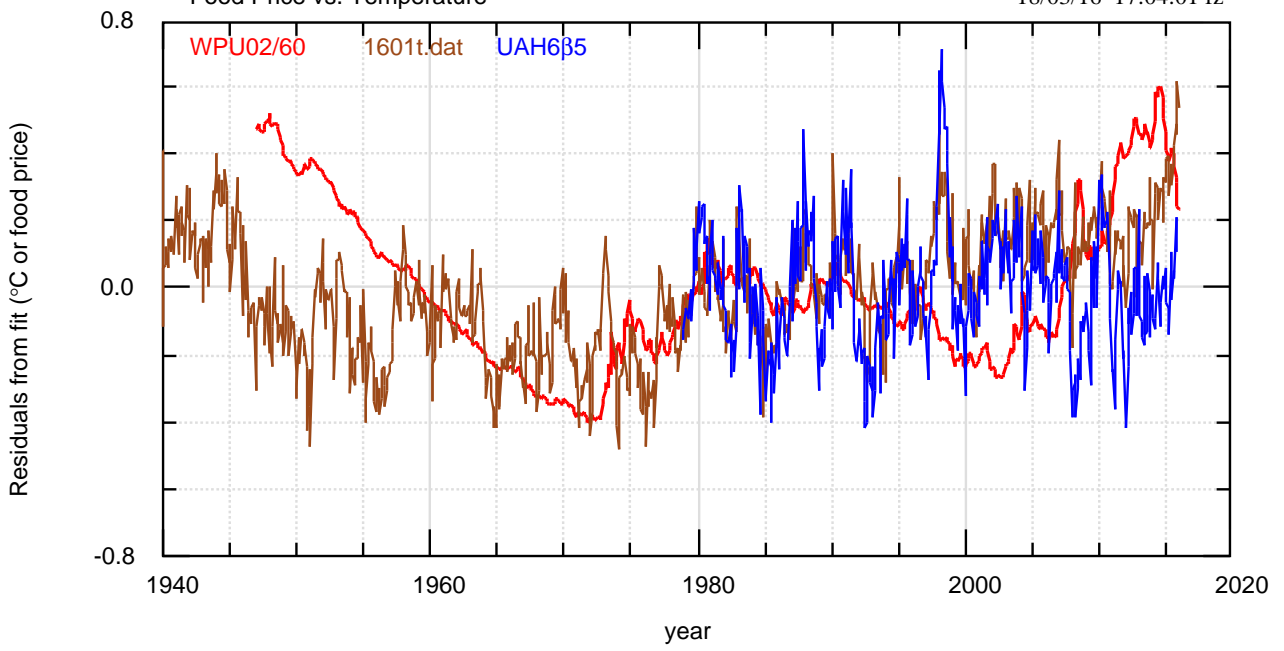

Food Price vs. Temperature

18/03/16 17:04:01 fz

18/03/16 17:04:01 fz

noaa/ft/ft.bon