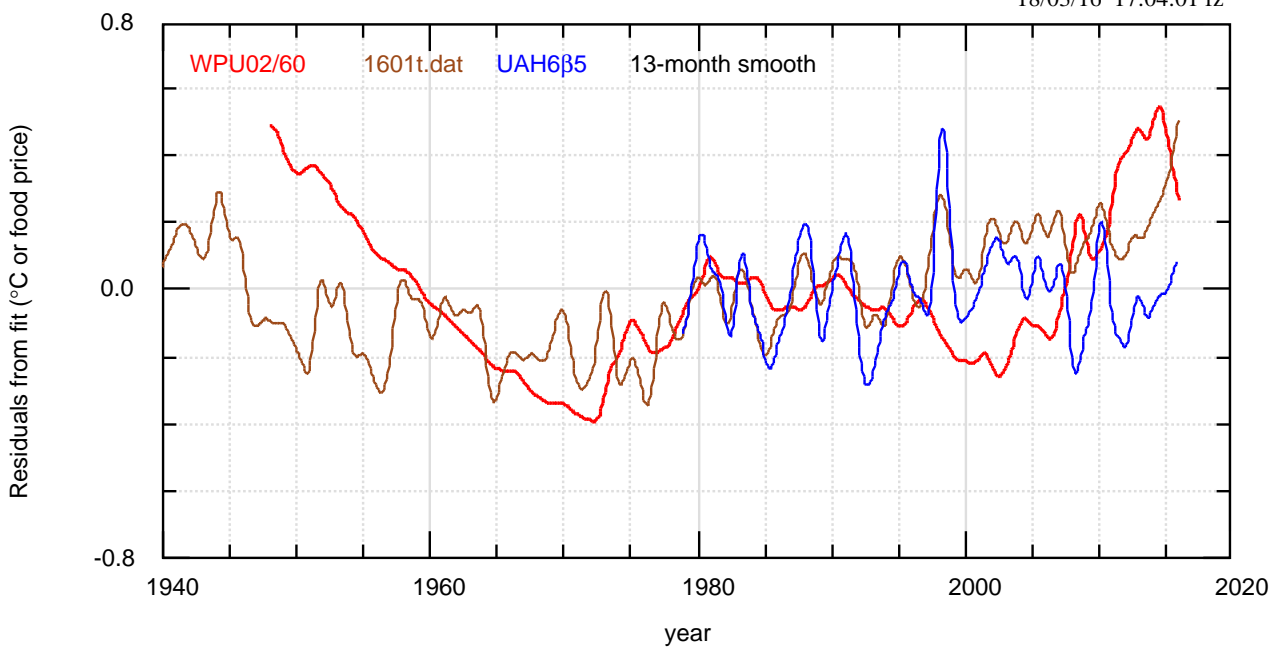

Food Price vs. Temperature

18/03/16 17:04:01 fz

18/03/16 17:04:01 fz

noaa/ft/ft.bon