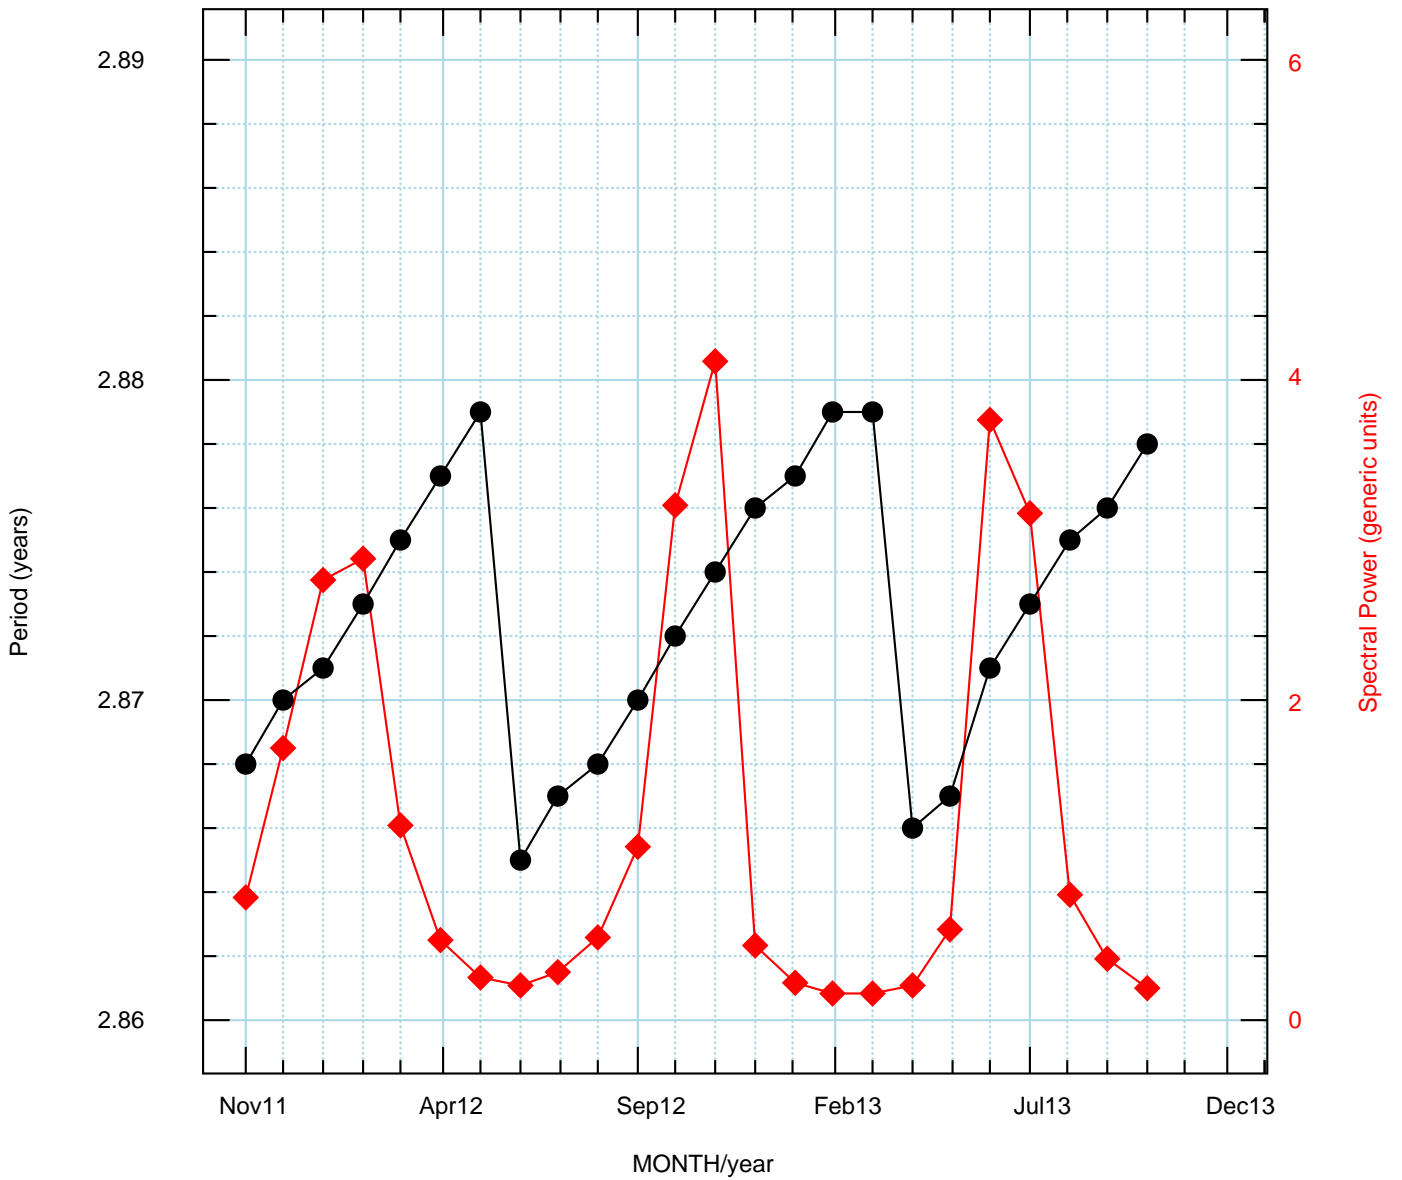

spectral maximum at ~2.87yrs

25/11/13 03:32:30 fz

spetri/picco287.bon