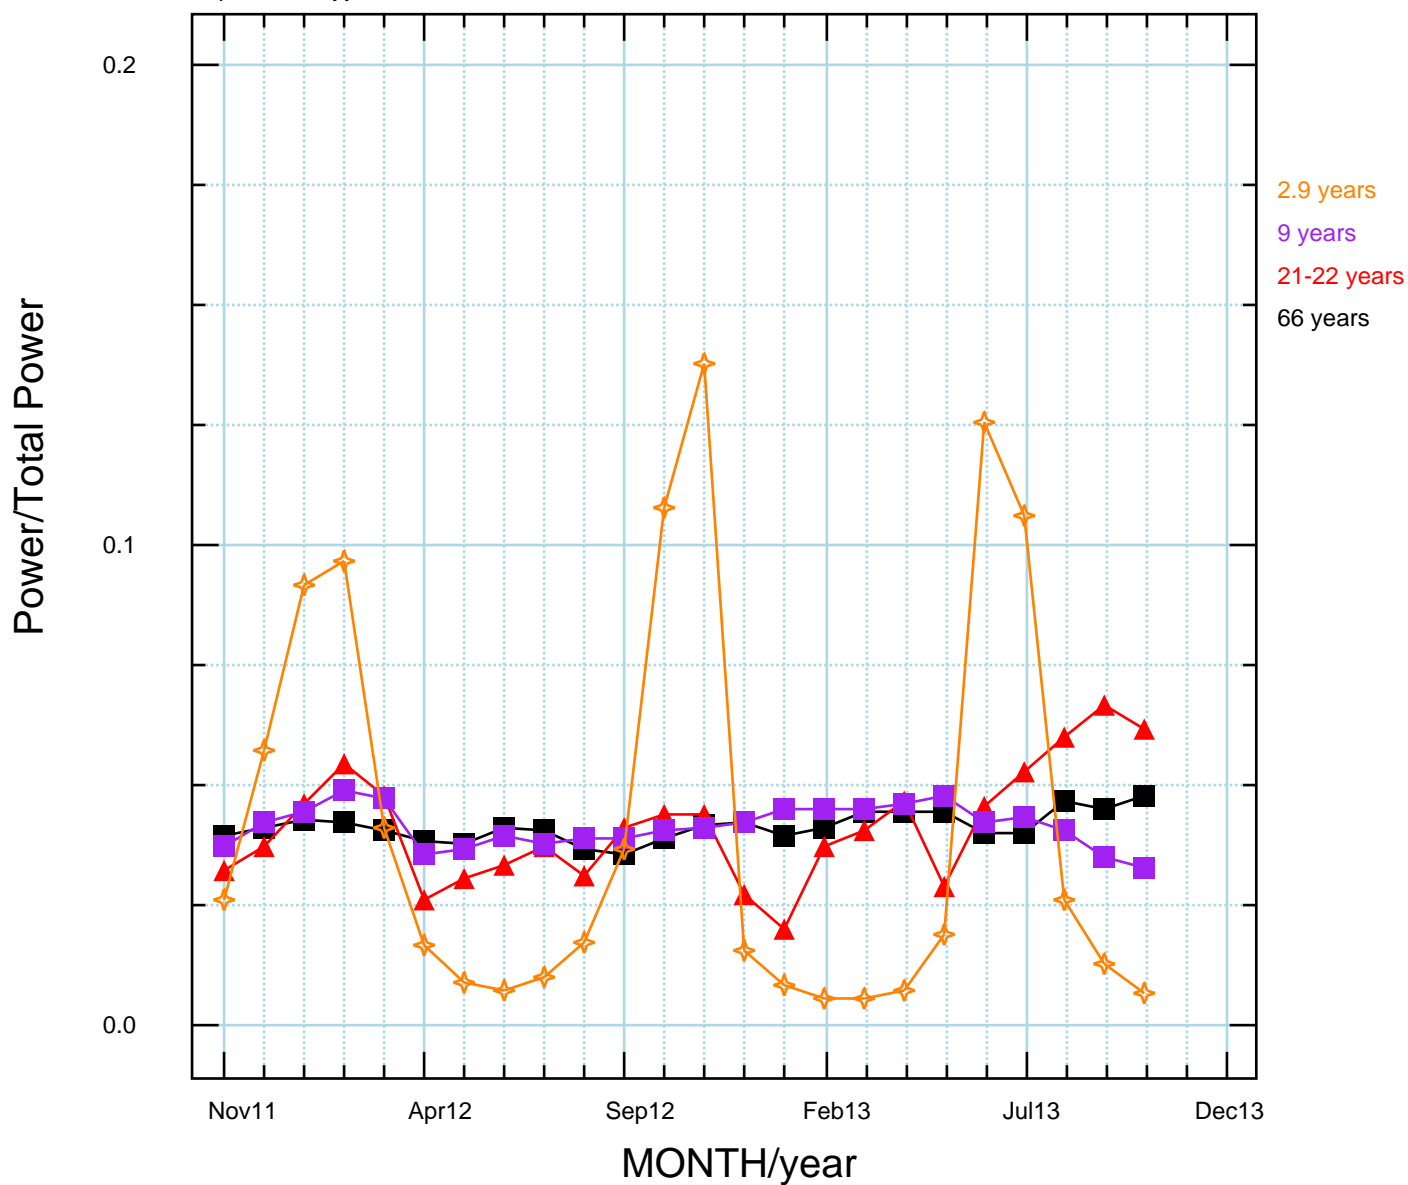

Normalised to the SUM of any series

power-mmyy.out

25/11/13 03:55:45 FZ

spetri/picchi-nt.bon