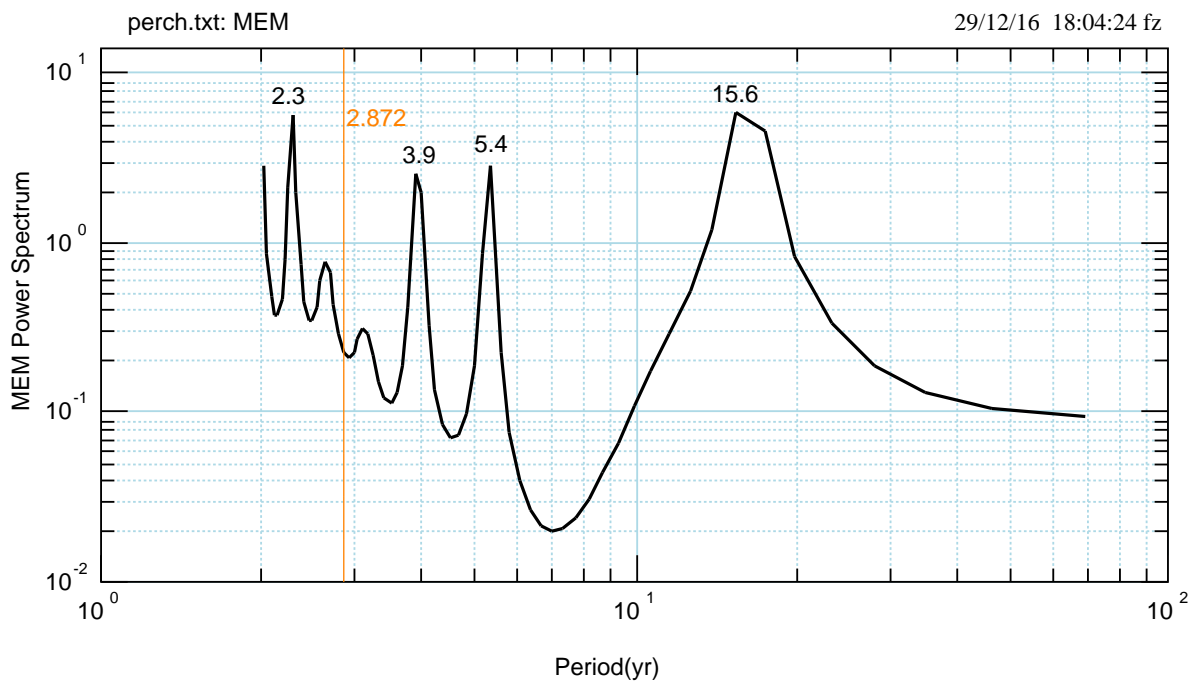

<http://www.beringclimate.noaa.gov/data/BCresult.ph>

spetri/bering/fish/2016/perch.bon