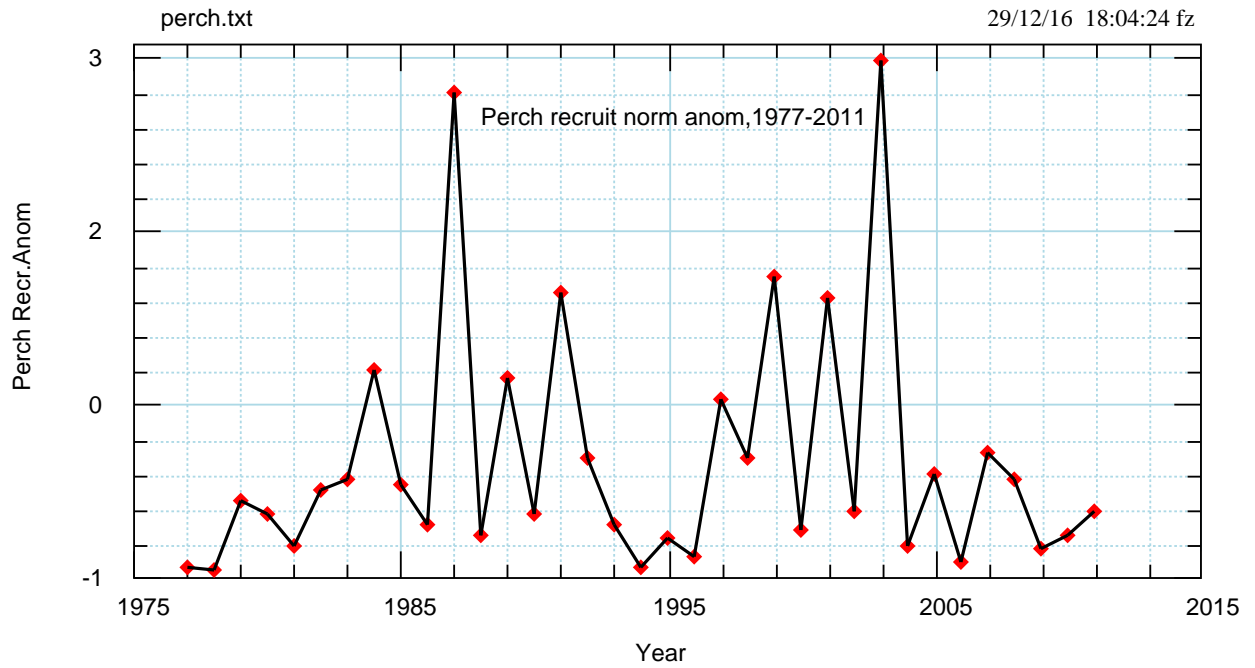

<http://www.beringclimate.noaa.gov/data/BCresult.ph>

spetri/bering/fish/2016/perch.bon