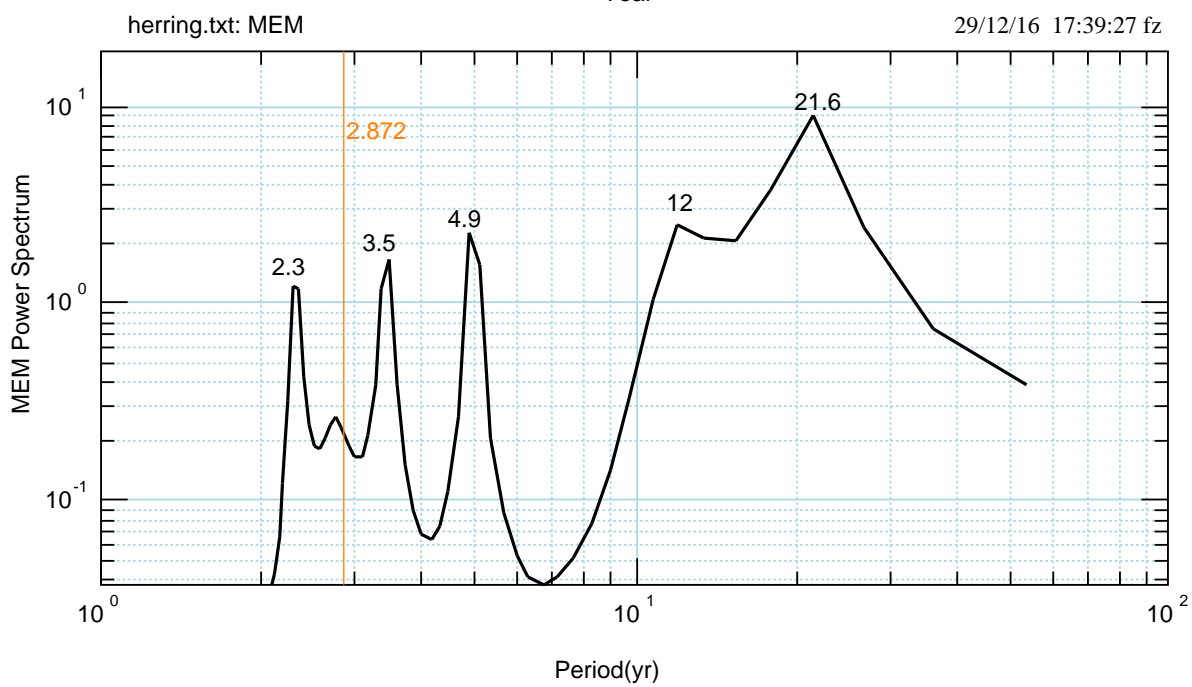

<http://www.beringclimate.noaa.gov/data/BCresult.ph>

spetri/bering/fish/2016/herring.bon