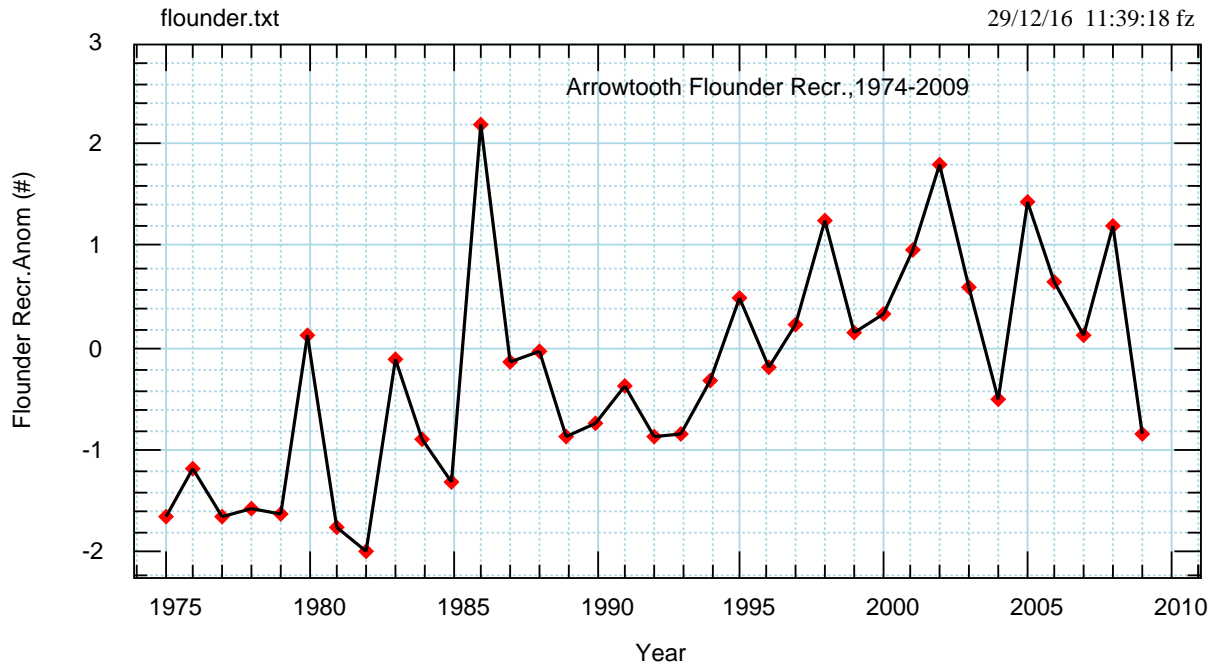

<http://www.beringclimate.noaa.gov/data/BCresult.ph>

spetri/bering/fish/2016/flounder.bon