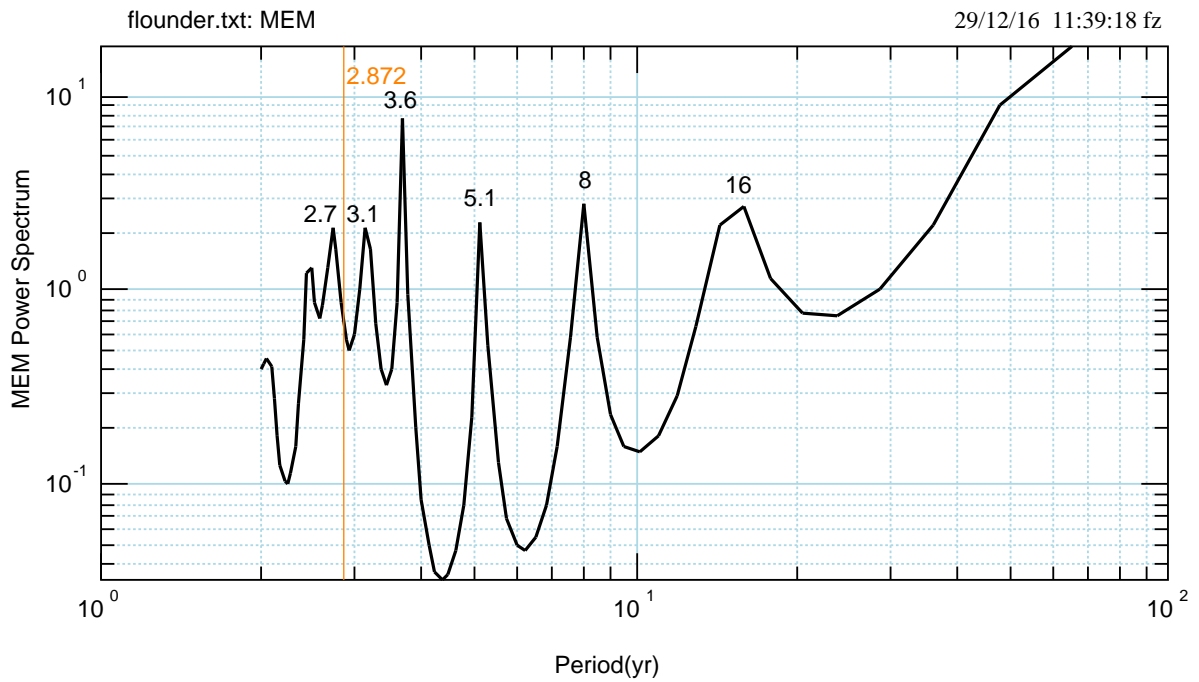

<http://www.beringclimate.noaa.gov/data/BCresult.ph>

spetri/bering/fish/2016/flounder.bon