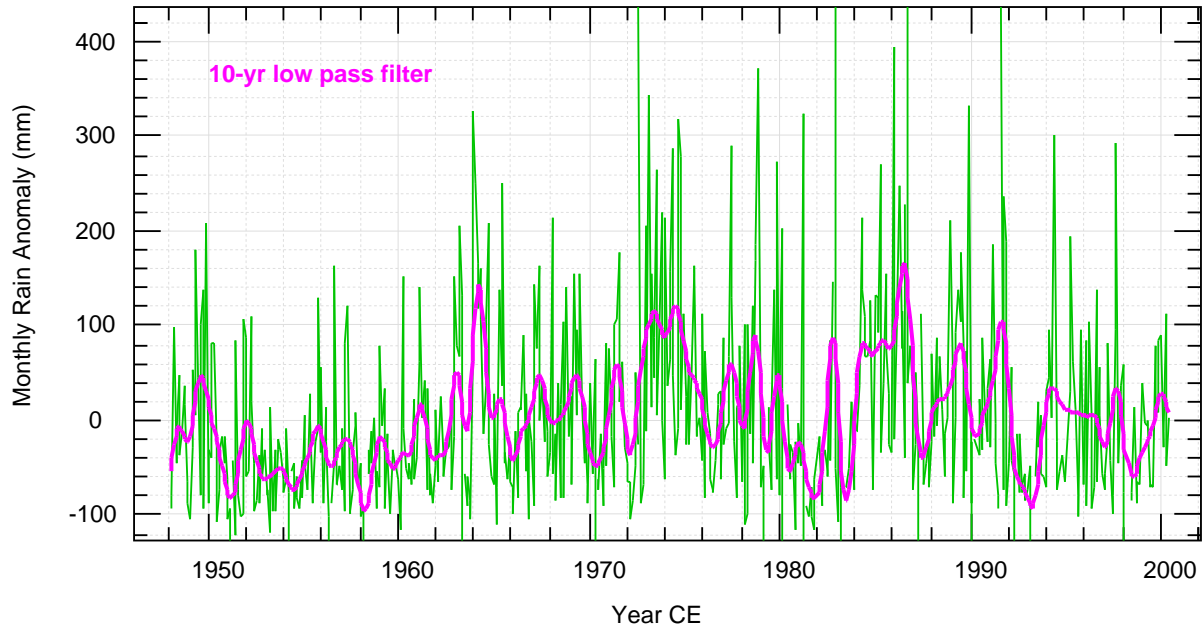

Northeast Brazil Rainfall Anomaly

11/06/20 16:39:05 fz

Northeast Brazil Rainfall Anomaly

brazil-rain-mo.txt