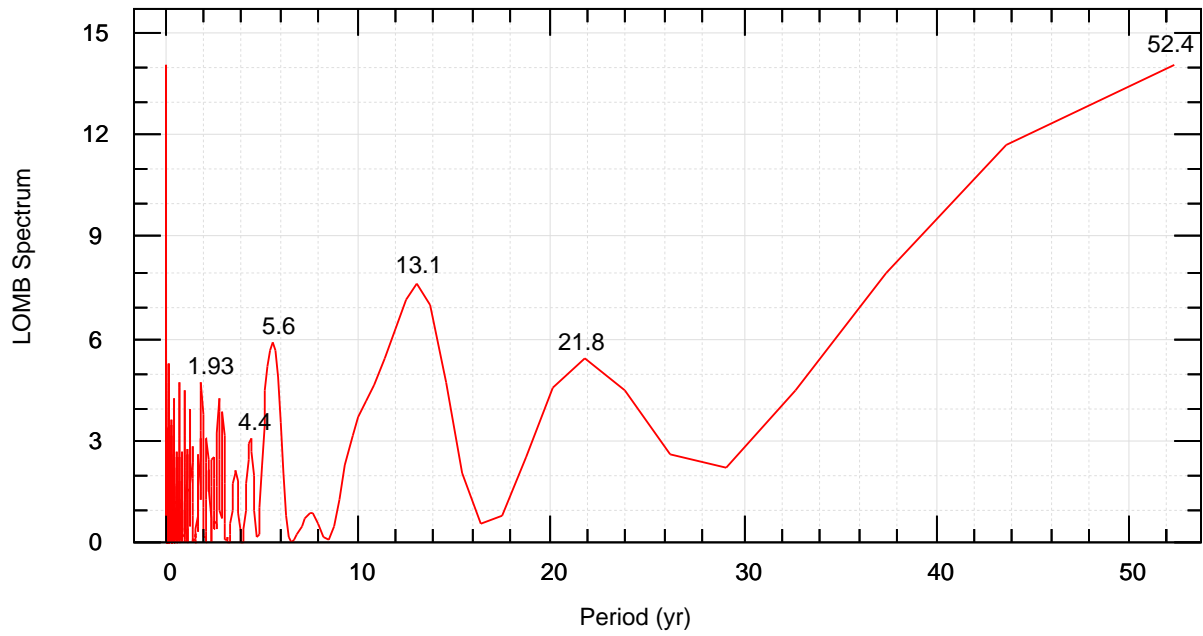

Northeast Brazil Rainfall Anomaly

11/06/20 16:39:05 fz

Northeast Brazil Rainfall Anomaly

brazil-rain-mo.txt