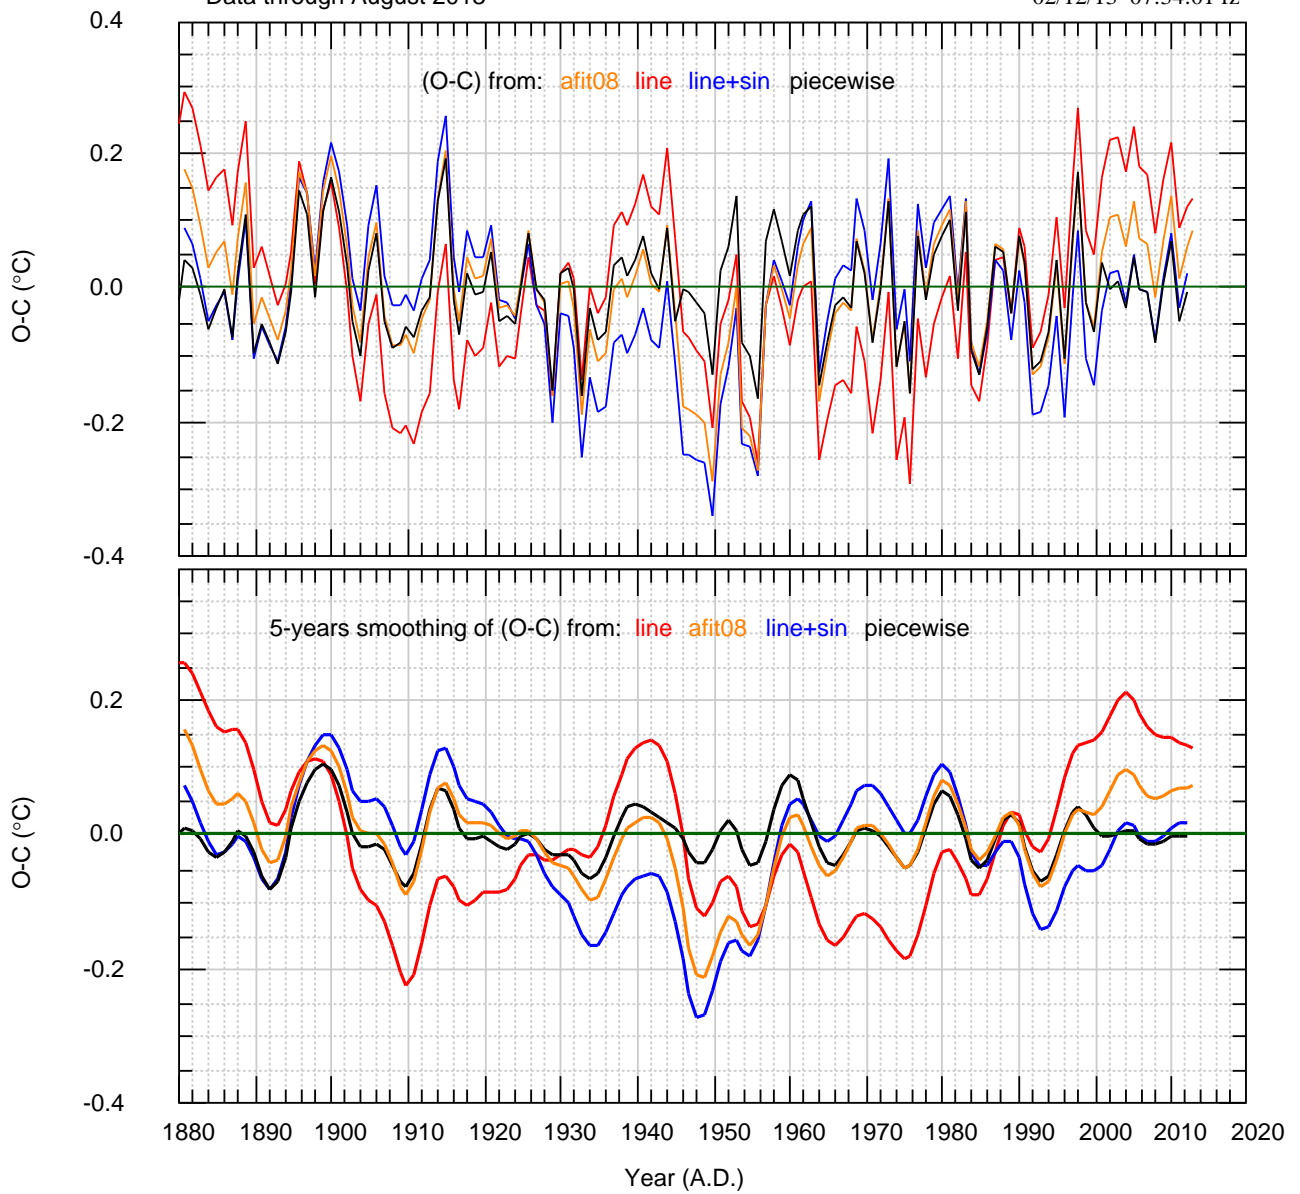

Data through August 2013

02/12/13 07:34:01 fz

bic/residui.bon