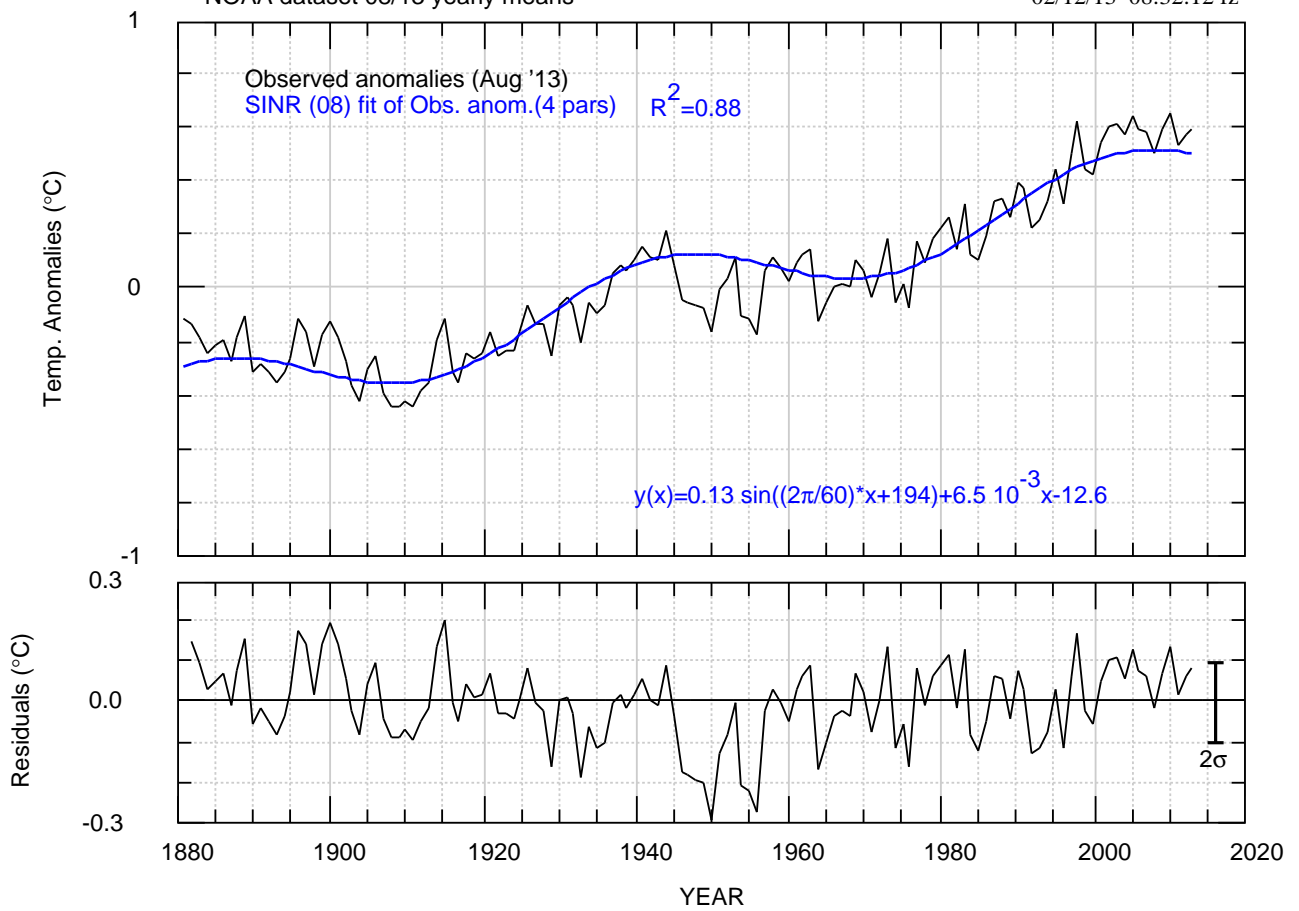

NOAA dataset 08/13 yearly means

02/12/13 08:32:12 fz

afit1/afit08.bon