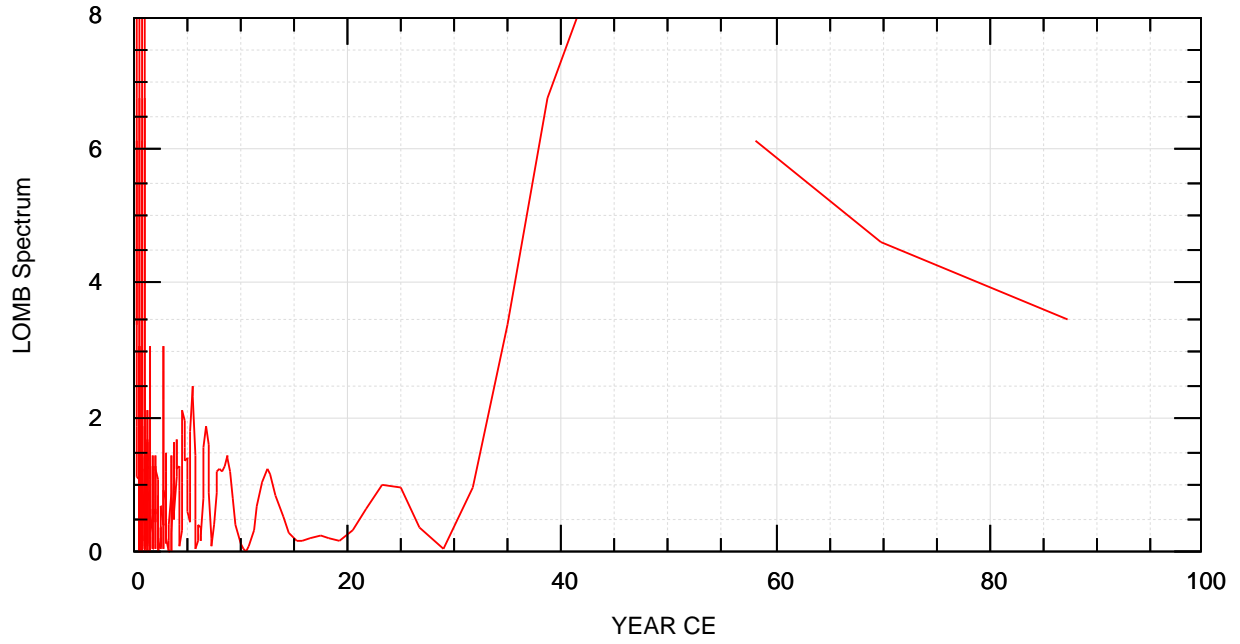

tianeti.txt

R10mm from ECAD

22/04/20 01:52:33 fz

~/noaa/r10/r10s-lomb.bon (Summer half-year)