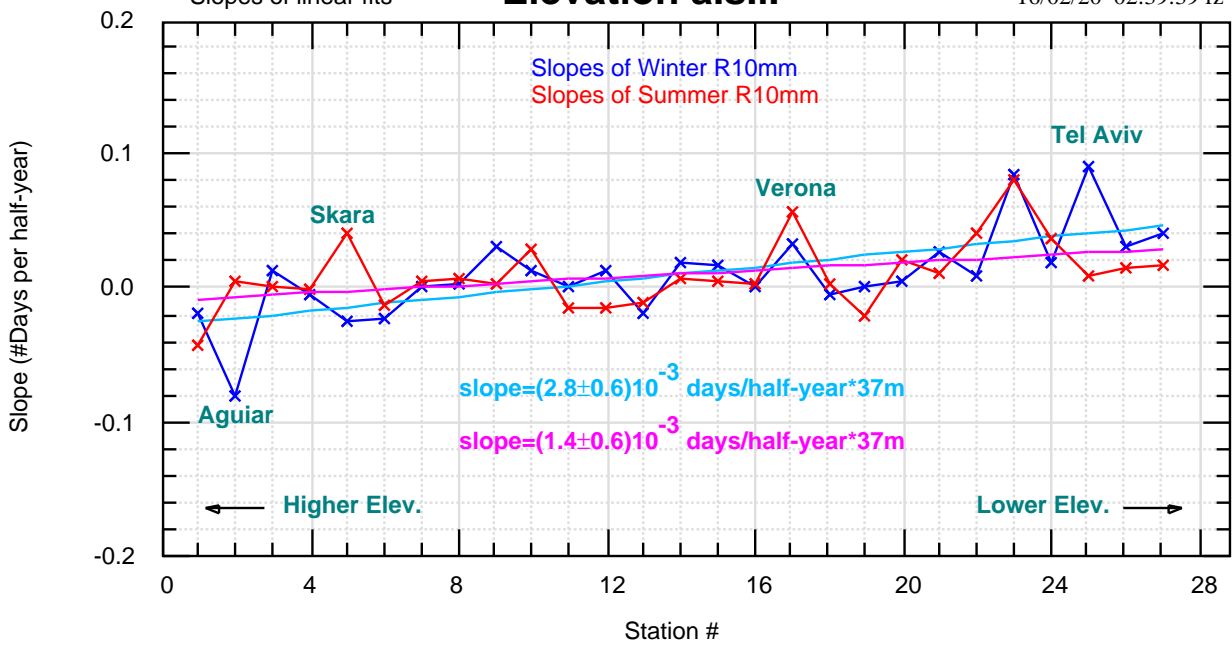

Slopes of linear fits

# Elevation a.s.l.

16/02/20 02:39:39 fz

~/noaa/r10/slope-asl.bon

slope-asl.txt, tasl.html (Table 3)