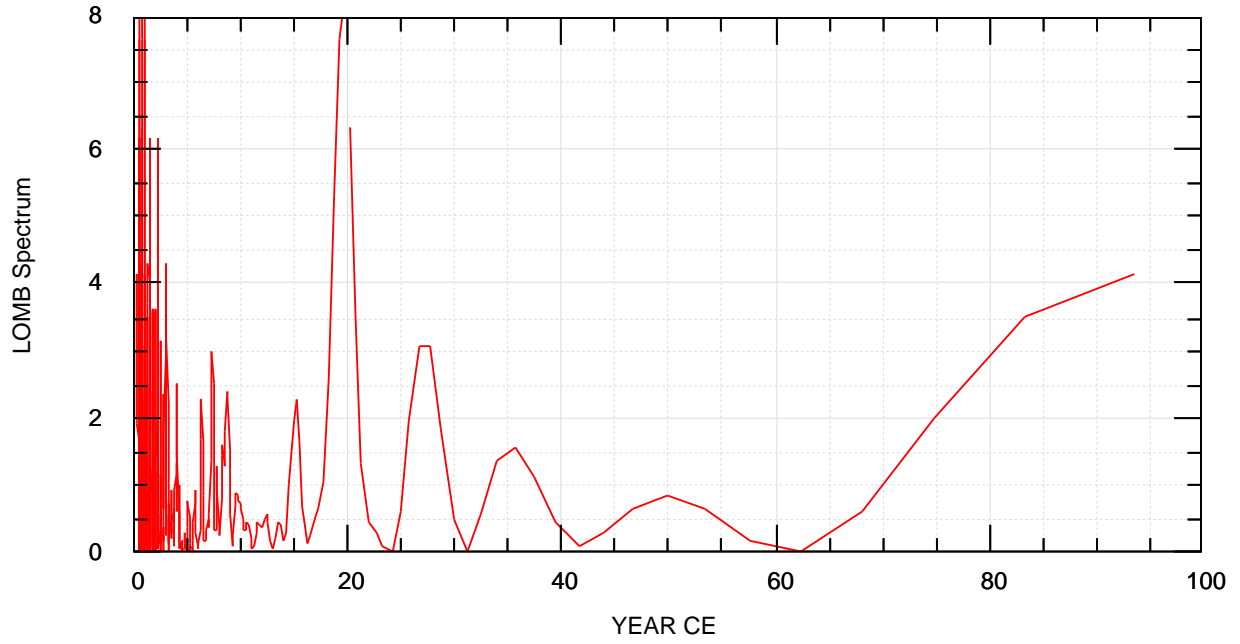

milano.txt

R10mm from ECAD

22/04/20 01:39:53 fz

~/noaa/r10/r10s-lomb.bon (Summer half-year)