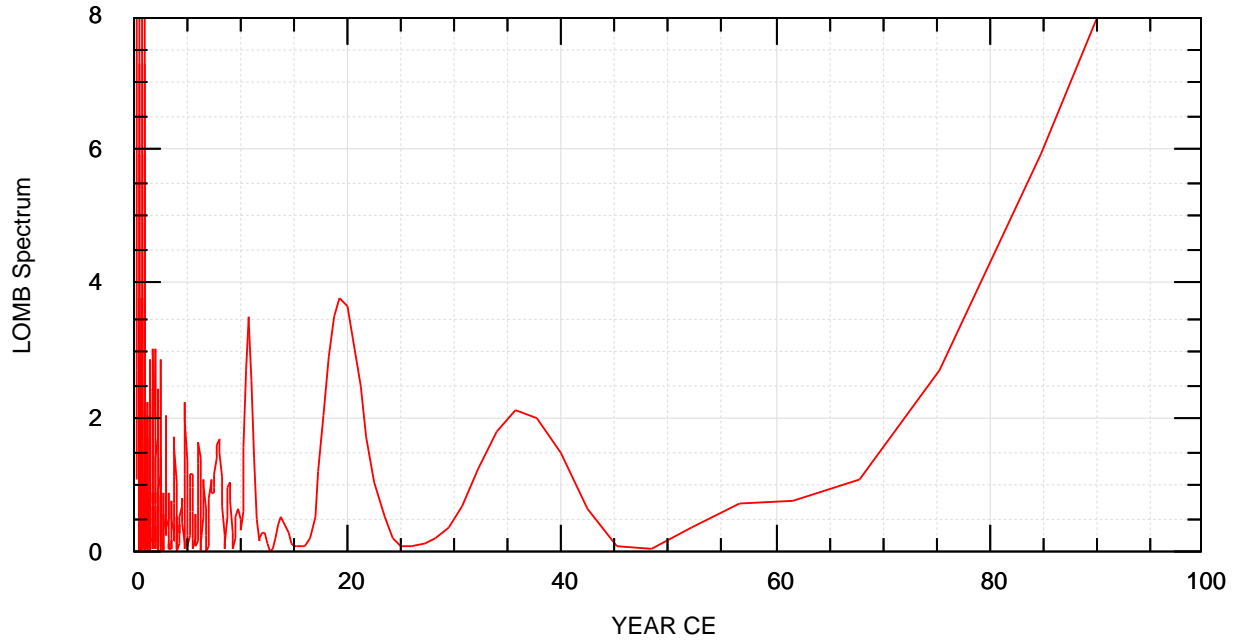

kiev.txt

R10mm from ECAD

22/04/20 01:37:47 fz

~/noaa/r10/r10s-lomb.bon (Summer half-year)