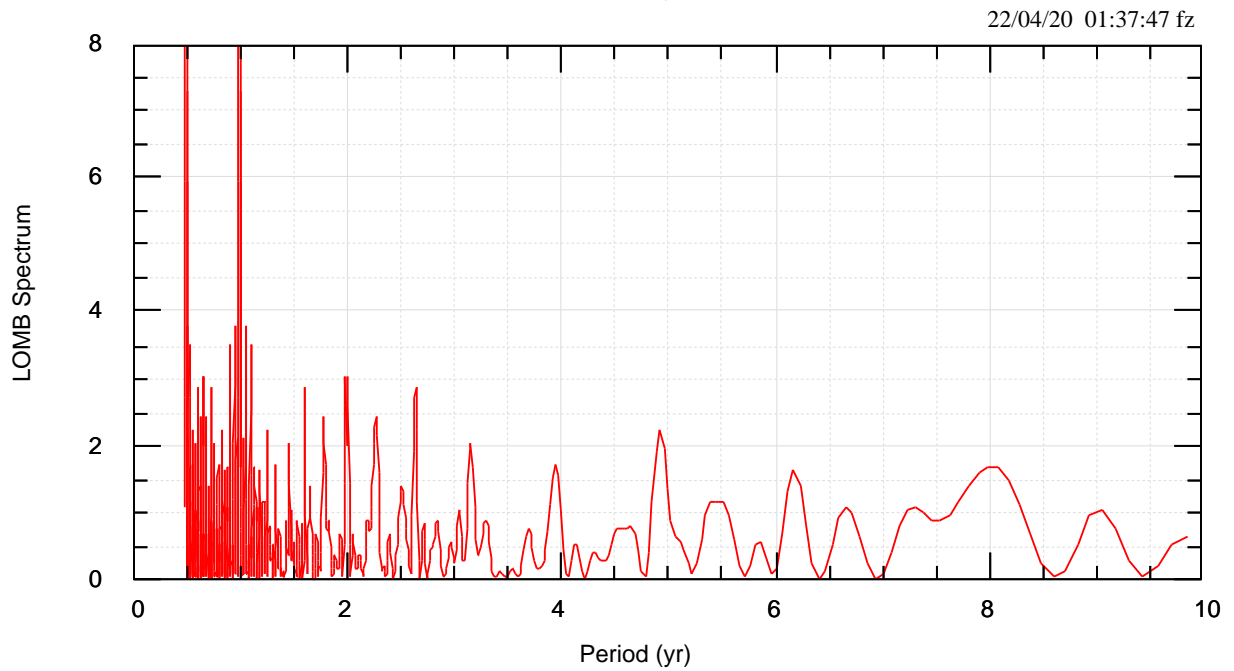

kiev.txt

R10mm from ECAD

22/04/20 01:37:47 fz

~/noaa/r10/r10s-lomb.bon (Summer half-year)