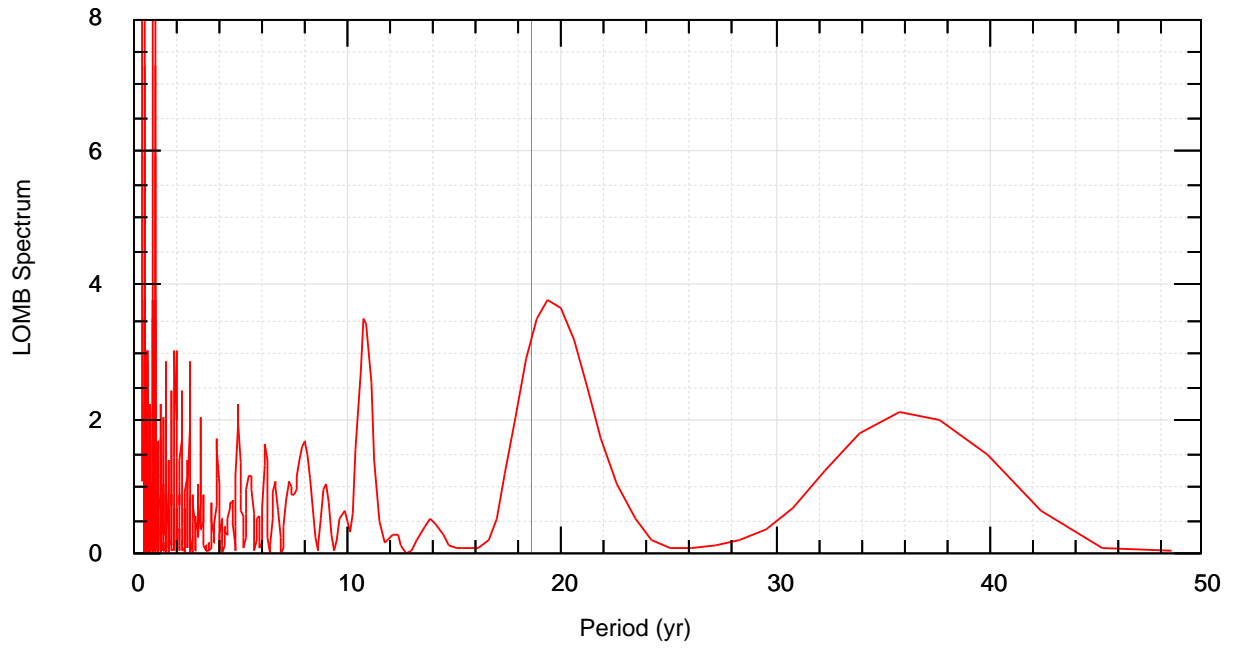

kiev.txt

R10mm from ECAD

22/04/20 01:37:47 fz

~/noaa/r10/r10s-lomb.bon (Summer half-year)