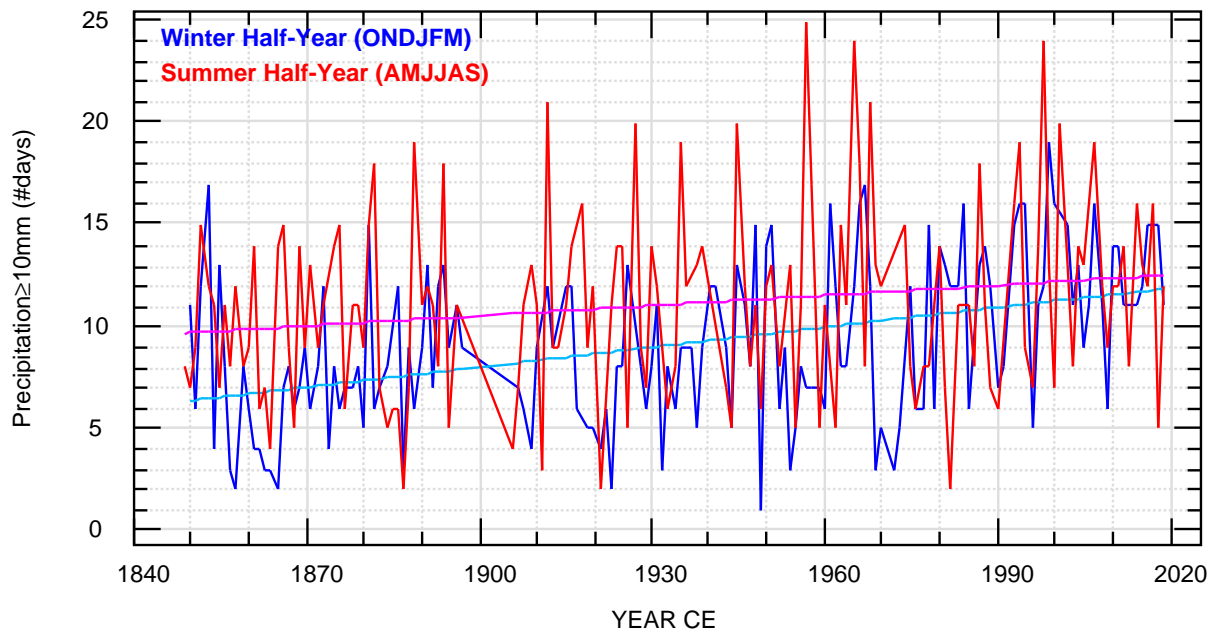

DE BILT (The Netherland)

De Bilt STAID:162

INDEX Heavy precipitation days

13/02/20 04:57:27 fz

noaa/r10/debilt.bon

debilt.txt