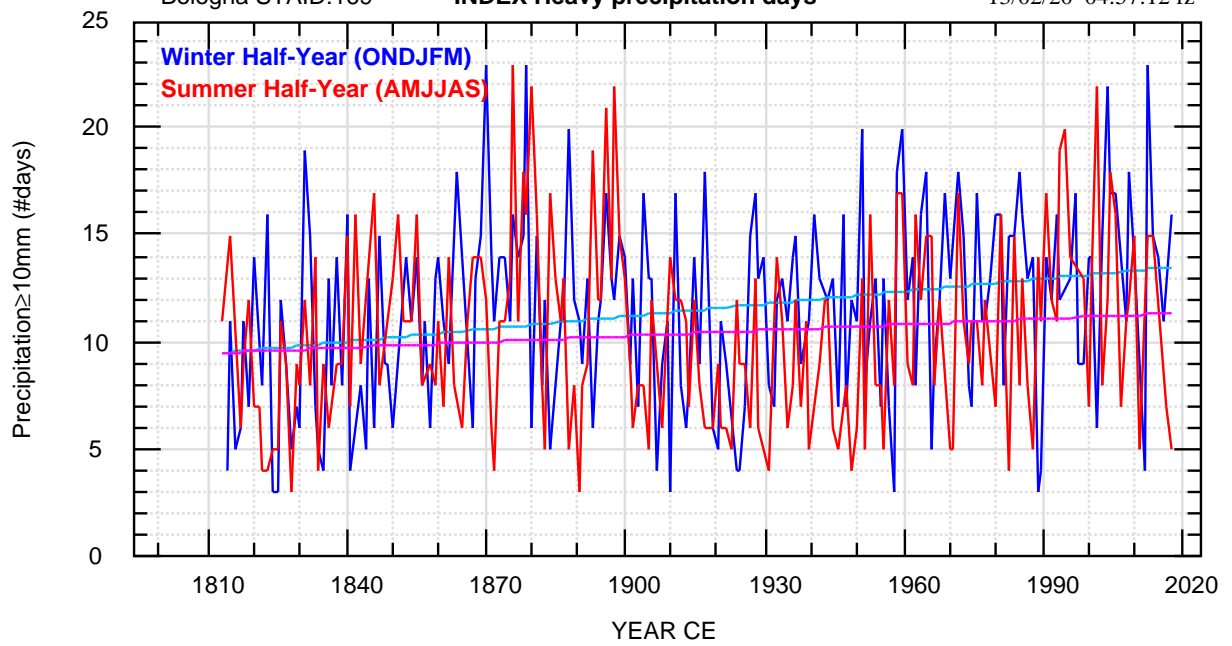

**BOLOGNA (Italy)**

Bologna STAID:169

**INDEX Heavy precipitation days**

13/02/20 04:57:12 fz

noaa/r10/bologna.bon

**bologna.txt**