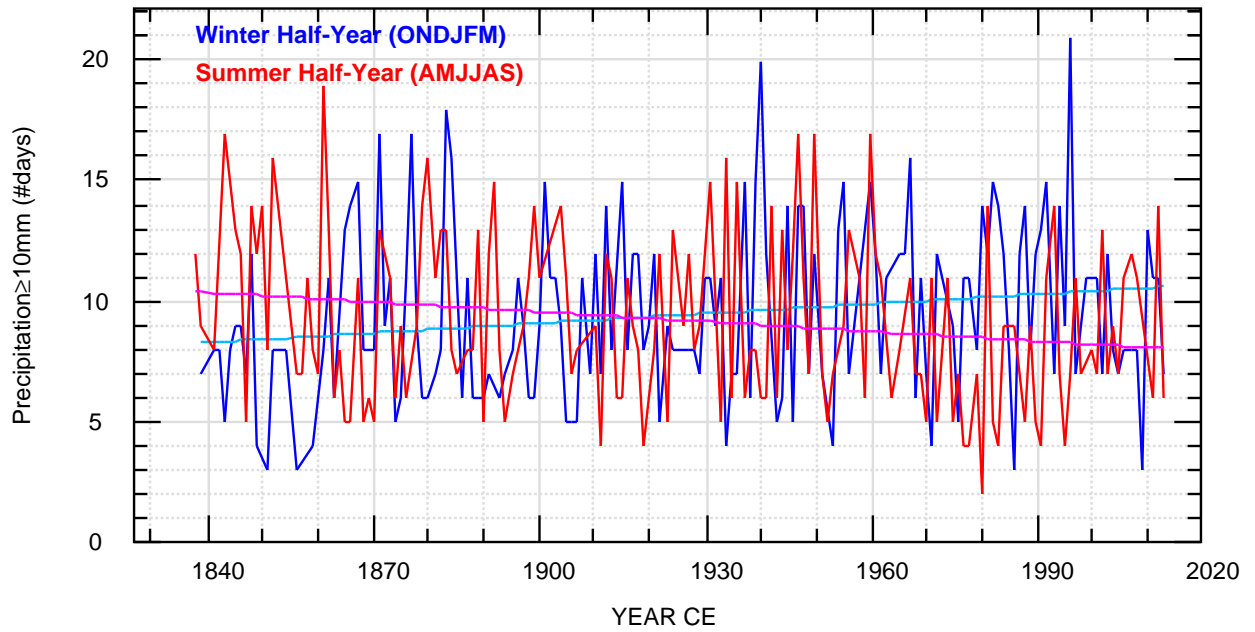

ARMAGH (UK)

Armagh STAID:271

INDEX Heavy precipitation days

13/02/20 04:56:19 fz

noaa/r10/armagh.bon

armagh.txt