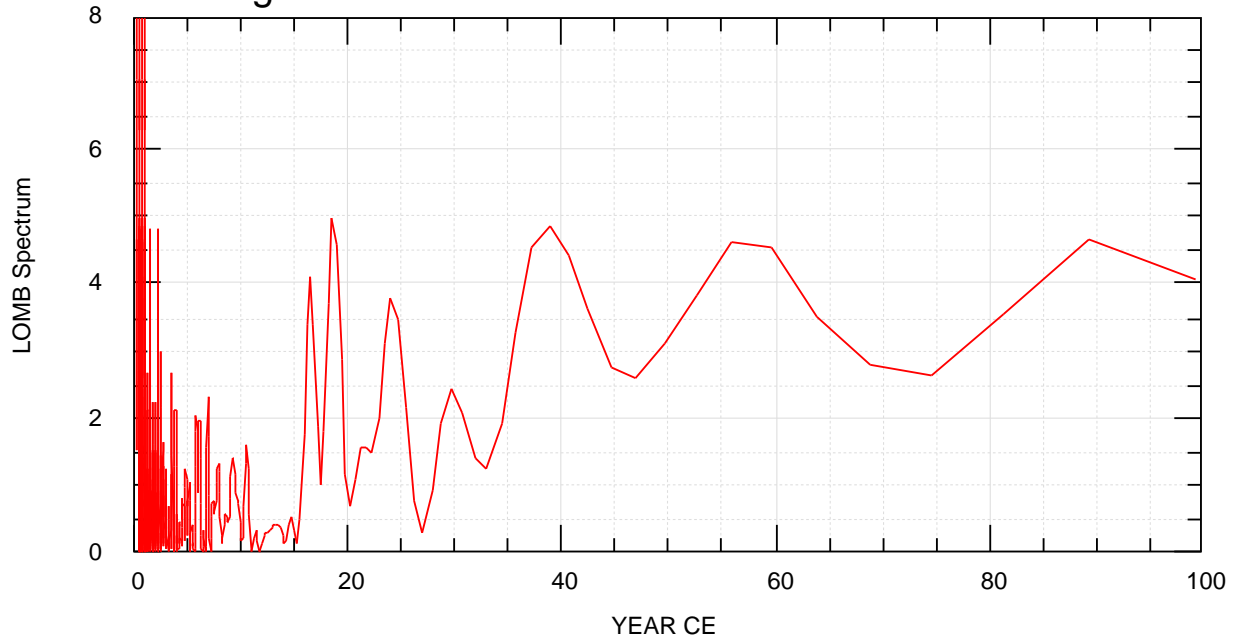

armagh.txt

R10mm from ECAD

19/04/20 16:53:40 fz

~/noaa/r10/r10-lomb.bon