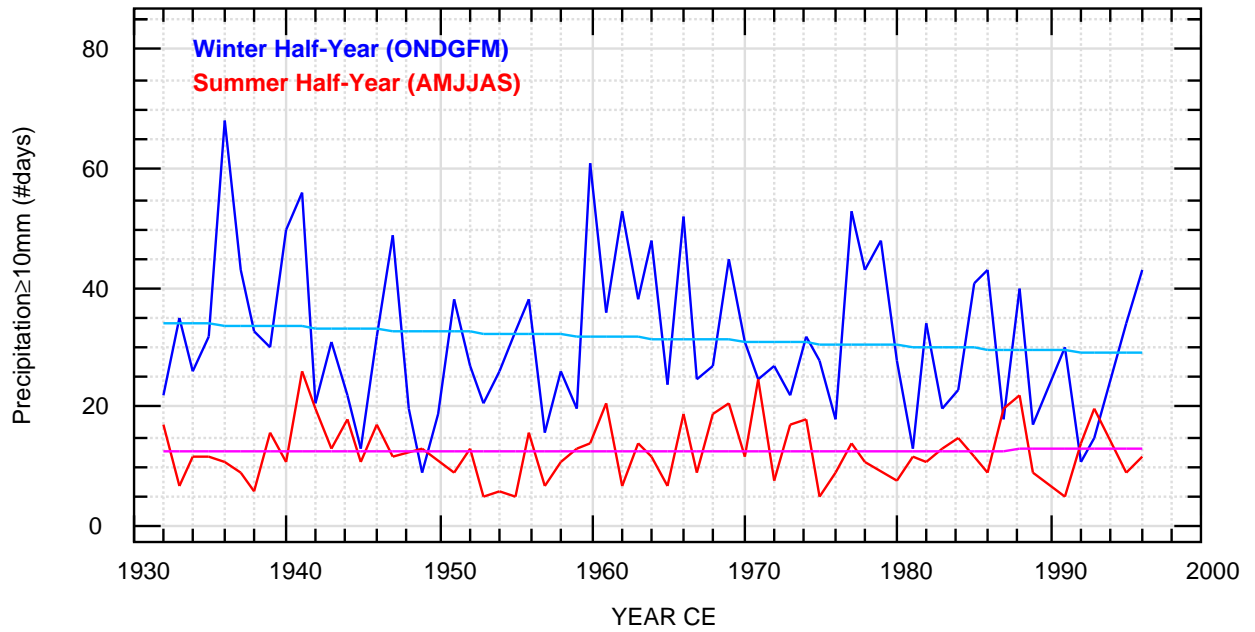

AGUIAR DE BEIRA (Portugal)

Aguiar de Beira STAID:295 INDEX Heavy precipitation days

13/02/20 04:56:09 fz

noaa/r10/aguiar.bon

aguiar.txt