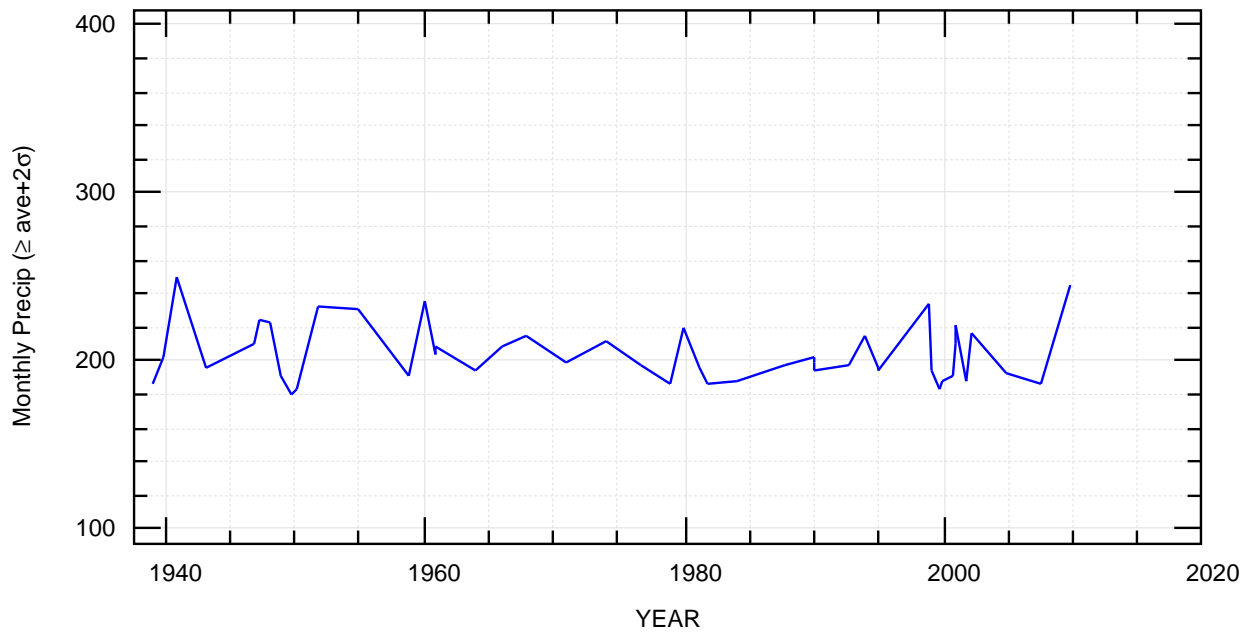

UK Rainfall  $\geq$  ave+1 $\sigma$

wyen

22/03/20 05:54:23 fz

UK Rainfall  $\geq$  ave+2 $\sigma$

~/noaa/raingb/exsd.bon