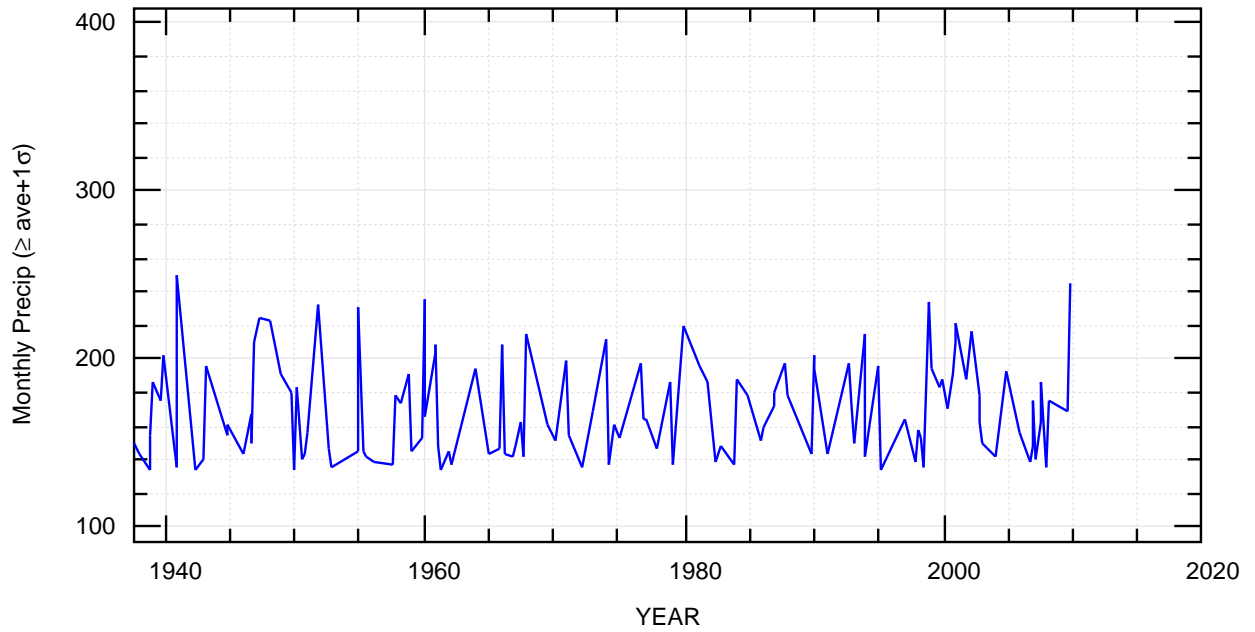

UK Rainfall  $\geq$  ave+1 $\sigma$

wyen

22/03/20 05:54:23 fz

UK Rainfall  $\geq$  ave+2 $\sigma$

~/noaa/raingb/exsd.bon