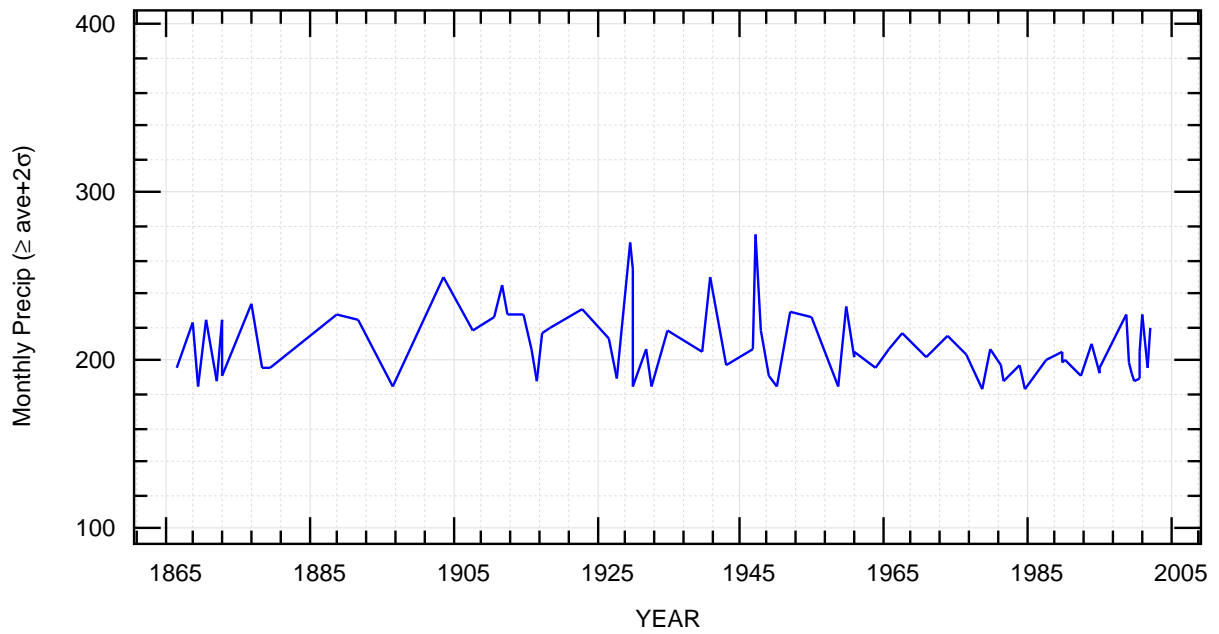

UK Rainfall \geq ave+1 σ

Wye

17/03/20 05:18:16 fz

UK Rainfall \geq ave+2 σ

~/noaa/raingb/exsd.bon