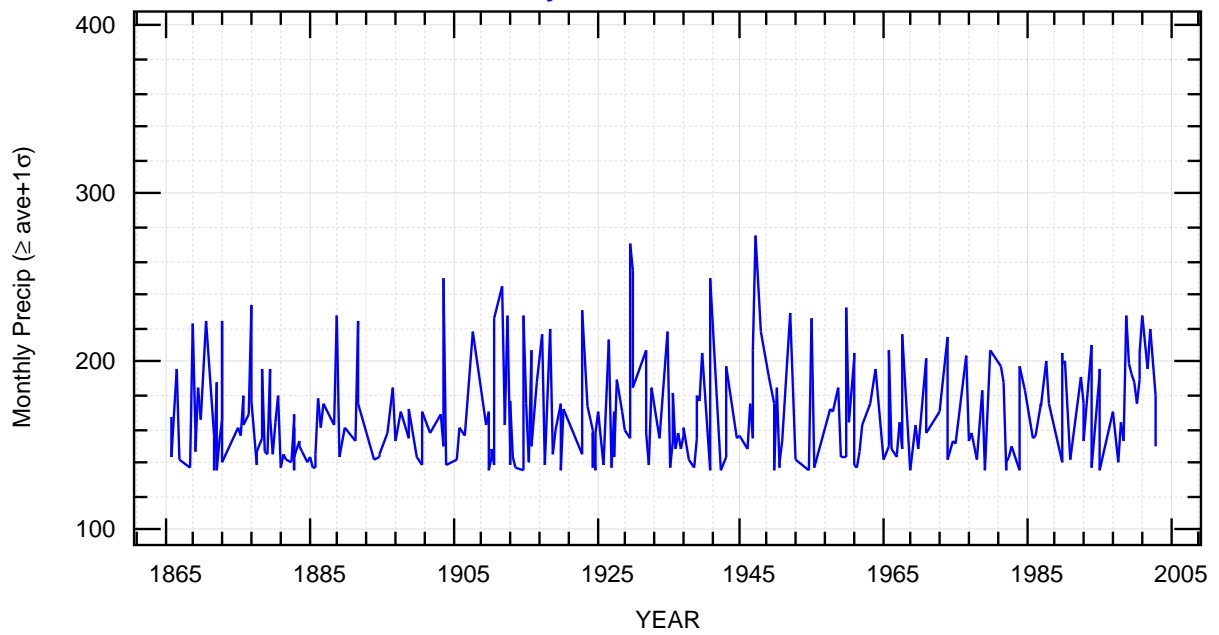

UK Rainfall \geq ave+1 σ

Wye

17/03/20 05:18:16 fz

UK Rainfall \geq ave+2 σ

~/noaa/raingb/exsd.bon