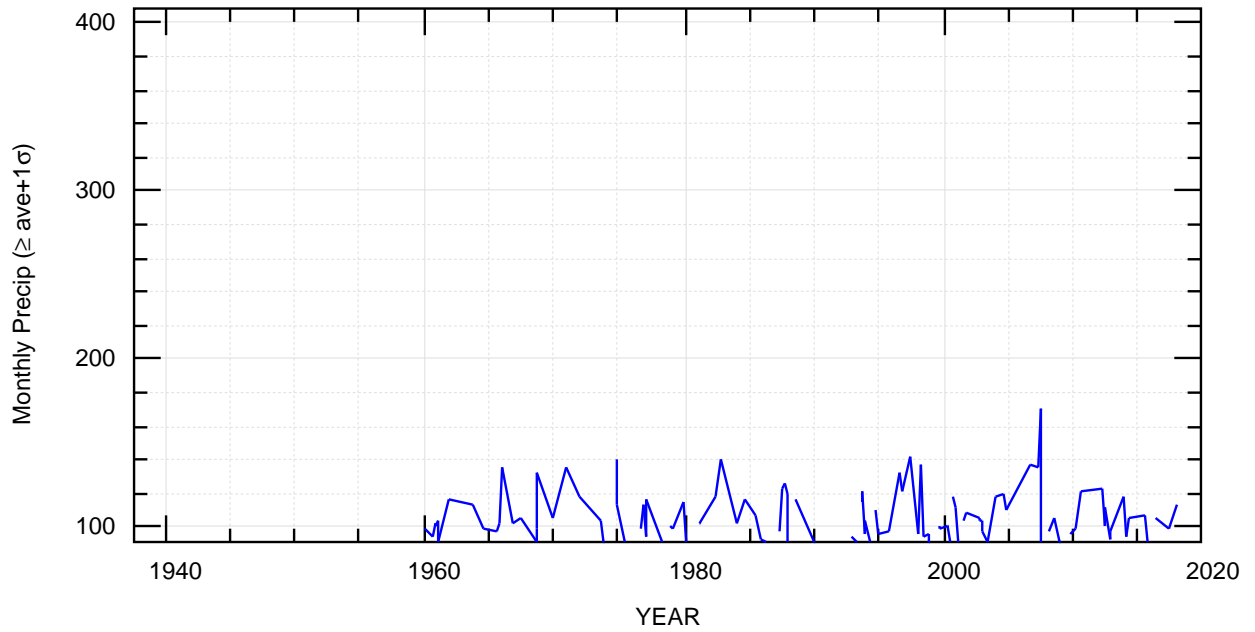

UK Rainfall \geq ave+1 σ

wnsn

22/03/20 09:35:31 fz

UK Rainfall \geq ave+2 σ

~/noaa/raingb/exsd.bon