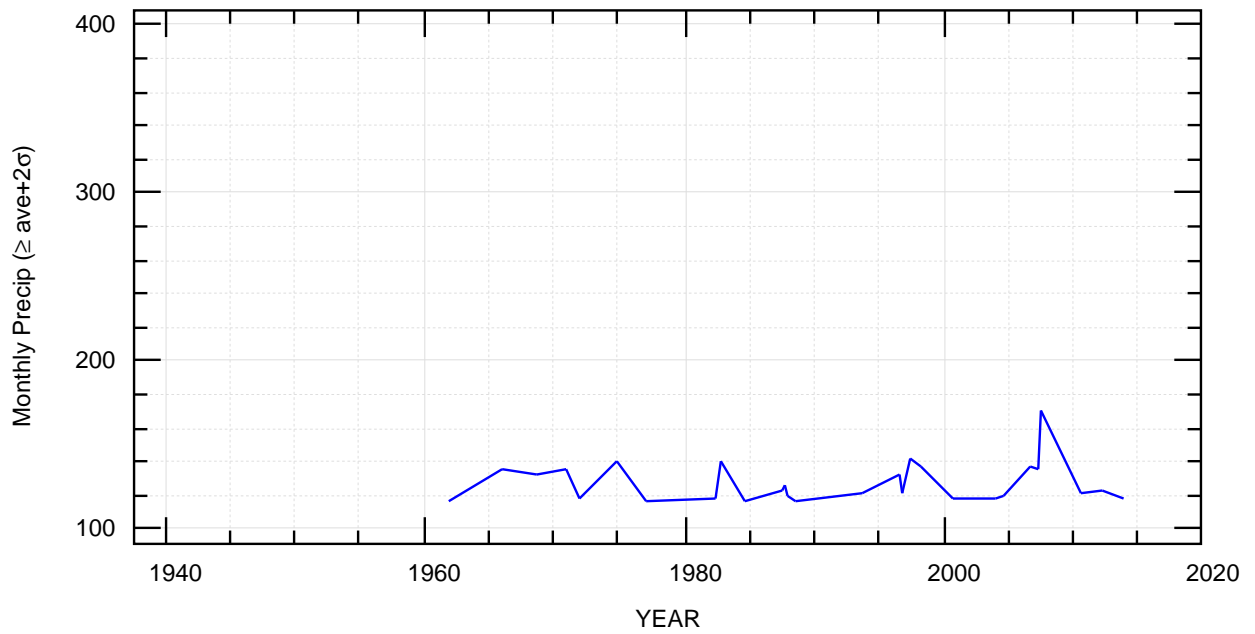

UK Rainfall \geq ave+1 σ

wnsn

22/03/20 09:35:31 fz

UK Rainfall \geq ave+2 σ

~/noaa/raingb/exsd.bon