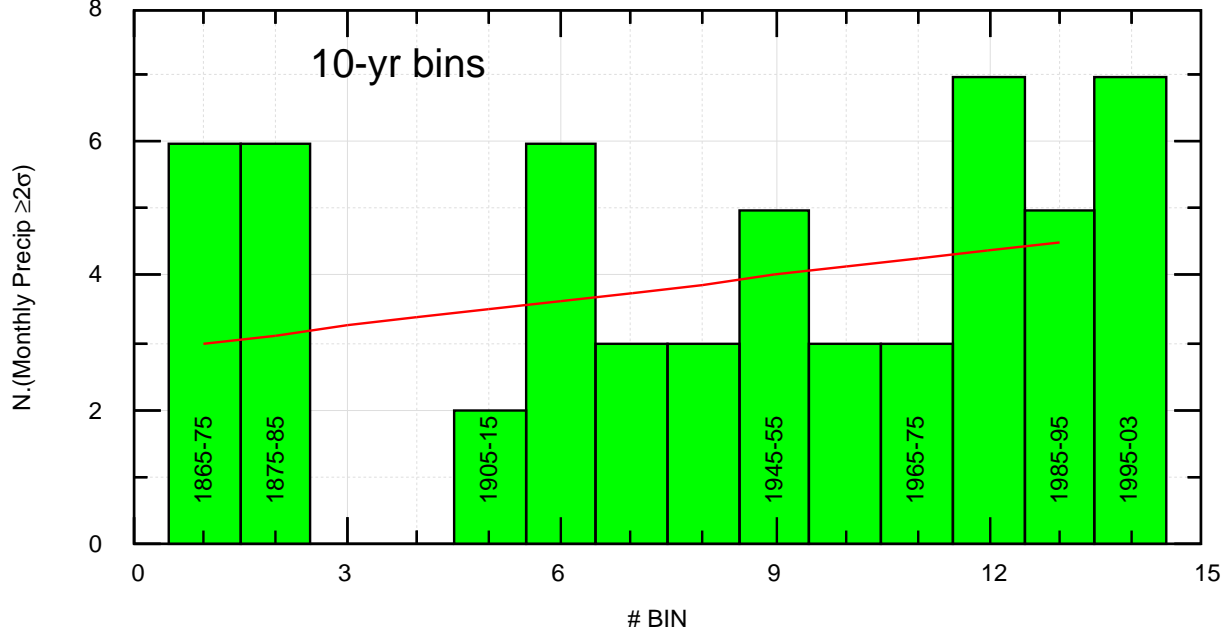

UK Rainfall  $\geq 1\sigma$

Whf

14/03/20 16:26:54 fz

UK Rainfall  $\geq 2\sigma$

~/noaa/raingb/whf-bin.bon