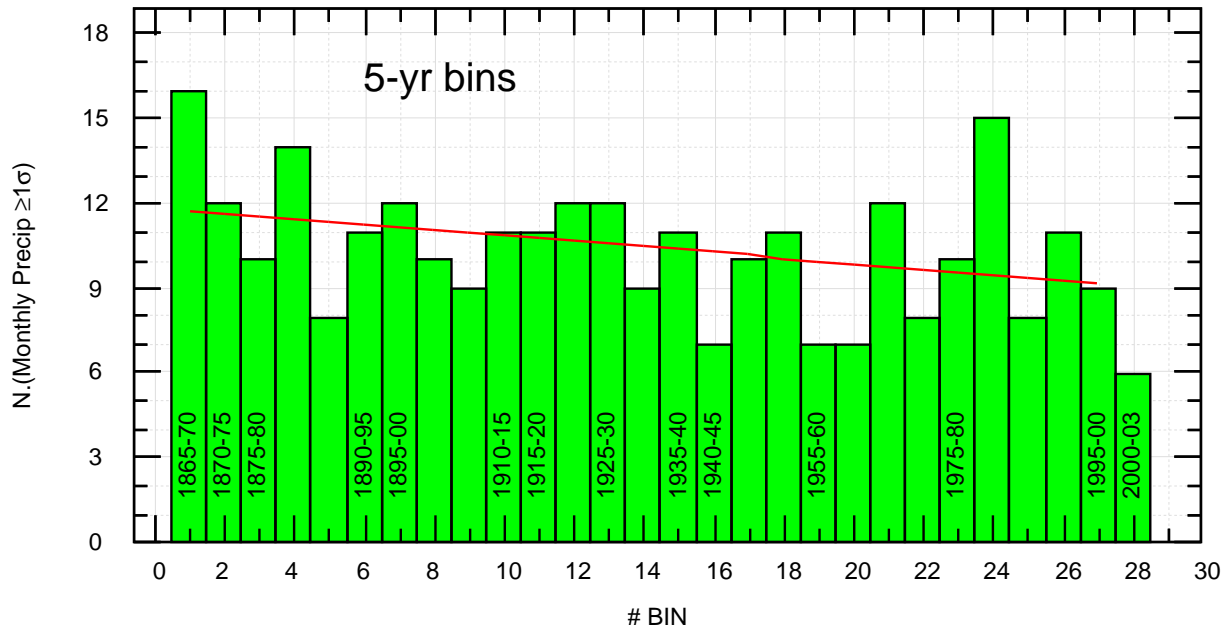

UK Rainfall  $\geq 1\sigma$

Whf

14/03/20 16:26:54 fz

UK Rainfall  $\geq 2\sigma$

~/noaa/raingb/whf-bin.bon