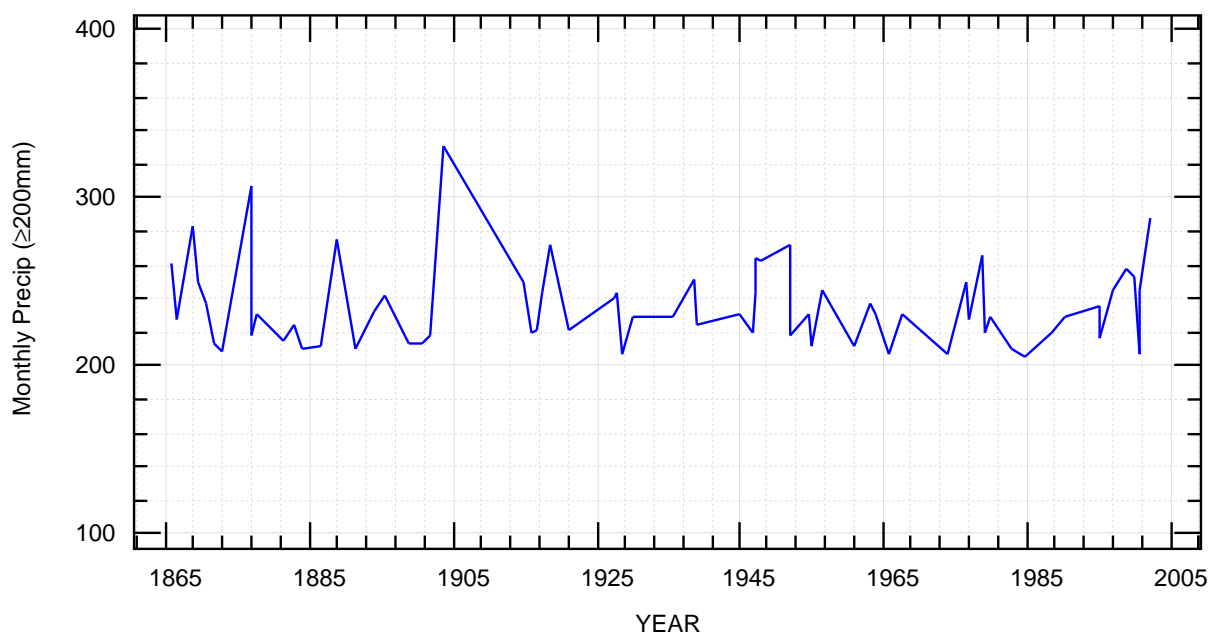

Tyn

UK Rainfall \geq ave+1 σ

14/03/20 03:38:39 fz

UK Rainfall \geq ave+2 σ

~/noaa/raingb/exsd.bon