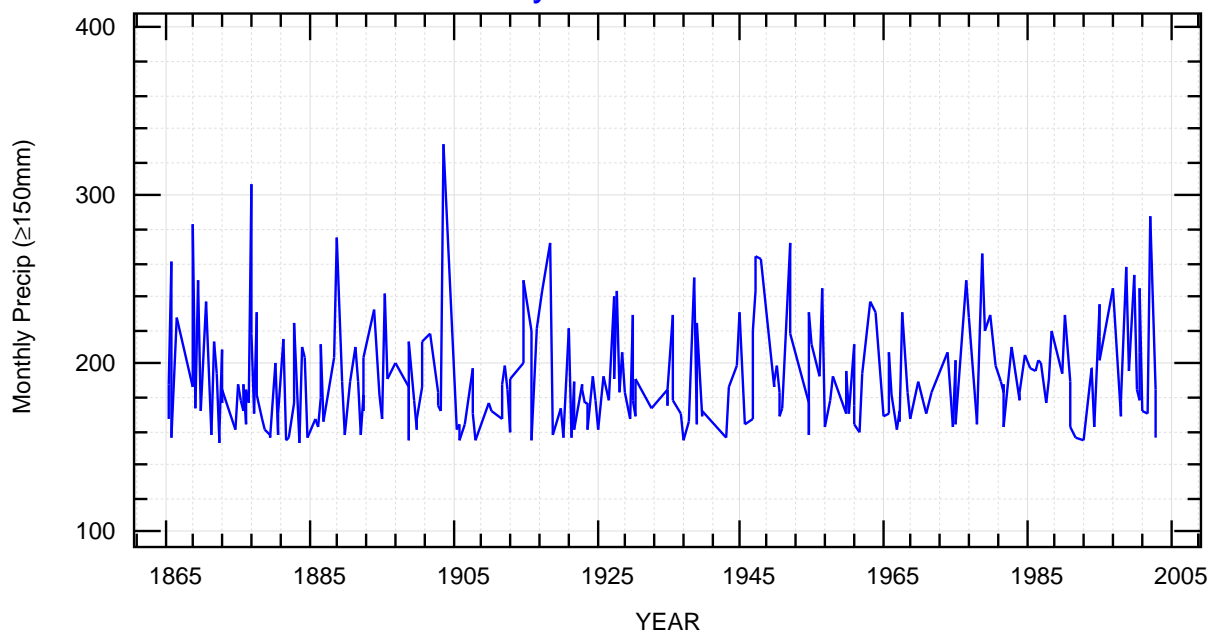

Tyn

UK Rainfall \geq ave+1 σ

14/03/20 03:38:39 fz

UK Rainfall \geq ave+2 σ

~/noaa/raingb/exsd.bon